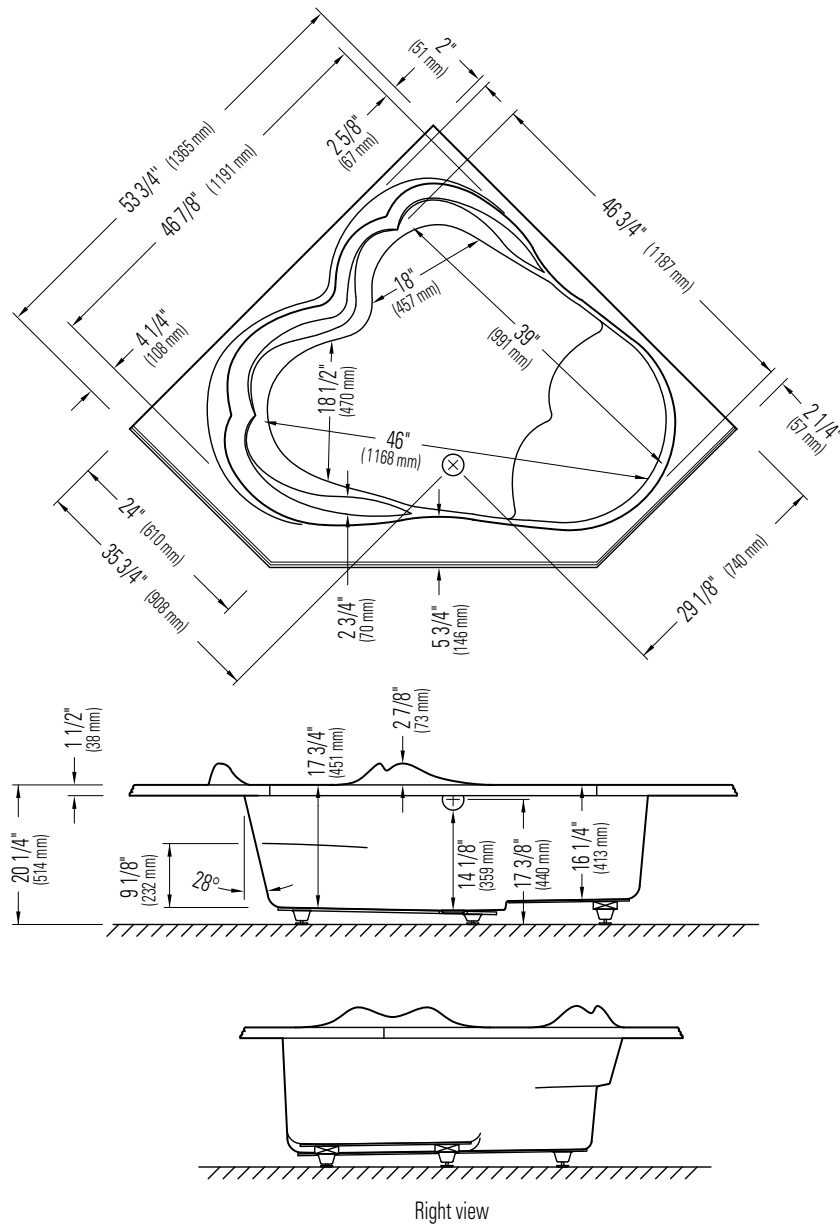

Produits Neptune

ORPHEE

Bathtub

*A bathtub fitted with back jets can cause the pump to protrude by approximately 3" from the overall dimension.

**All dimensions are approximate and subject to change without notice.
Please refer to the installation guide before beginning the installation