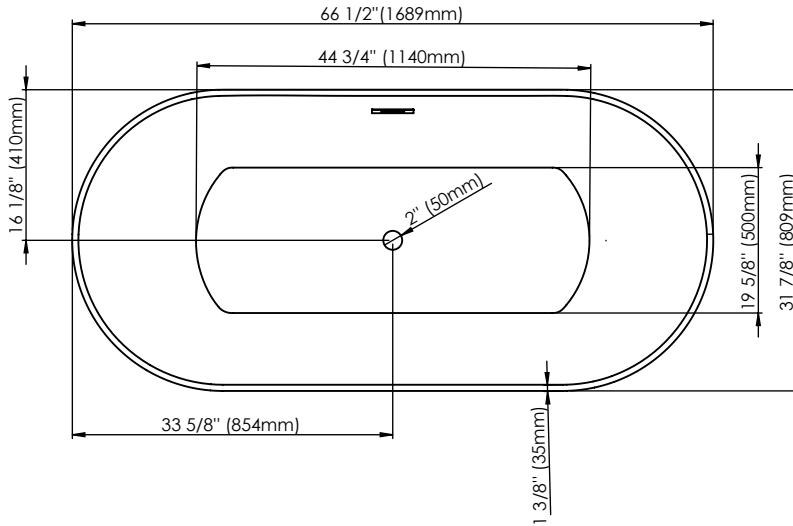

Produits Neptune
Rouge

Nice F1 3266

Bathtub

Ajustable feet
Above-the-floor rough (AFR)

*All dimensions are approximate and subject to change without notice
Please refer to the installation guide before beginning the installation