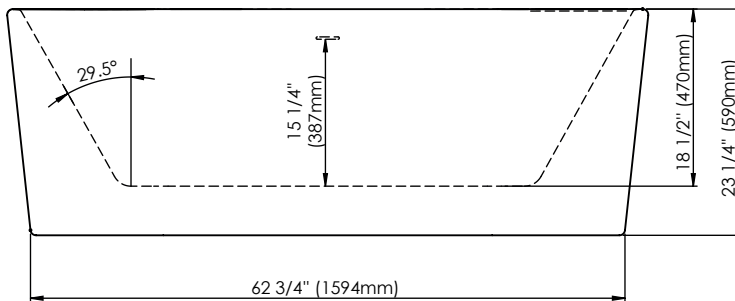

Produits Neptune
Rouge

Nice F1 3266

Bathtub

Ajustable feet
Above-the-floor rough (AFR)

*All dimensions are approximate and subject to change without notice
Please refer to the installation guide before beginning the installation