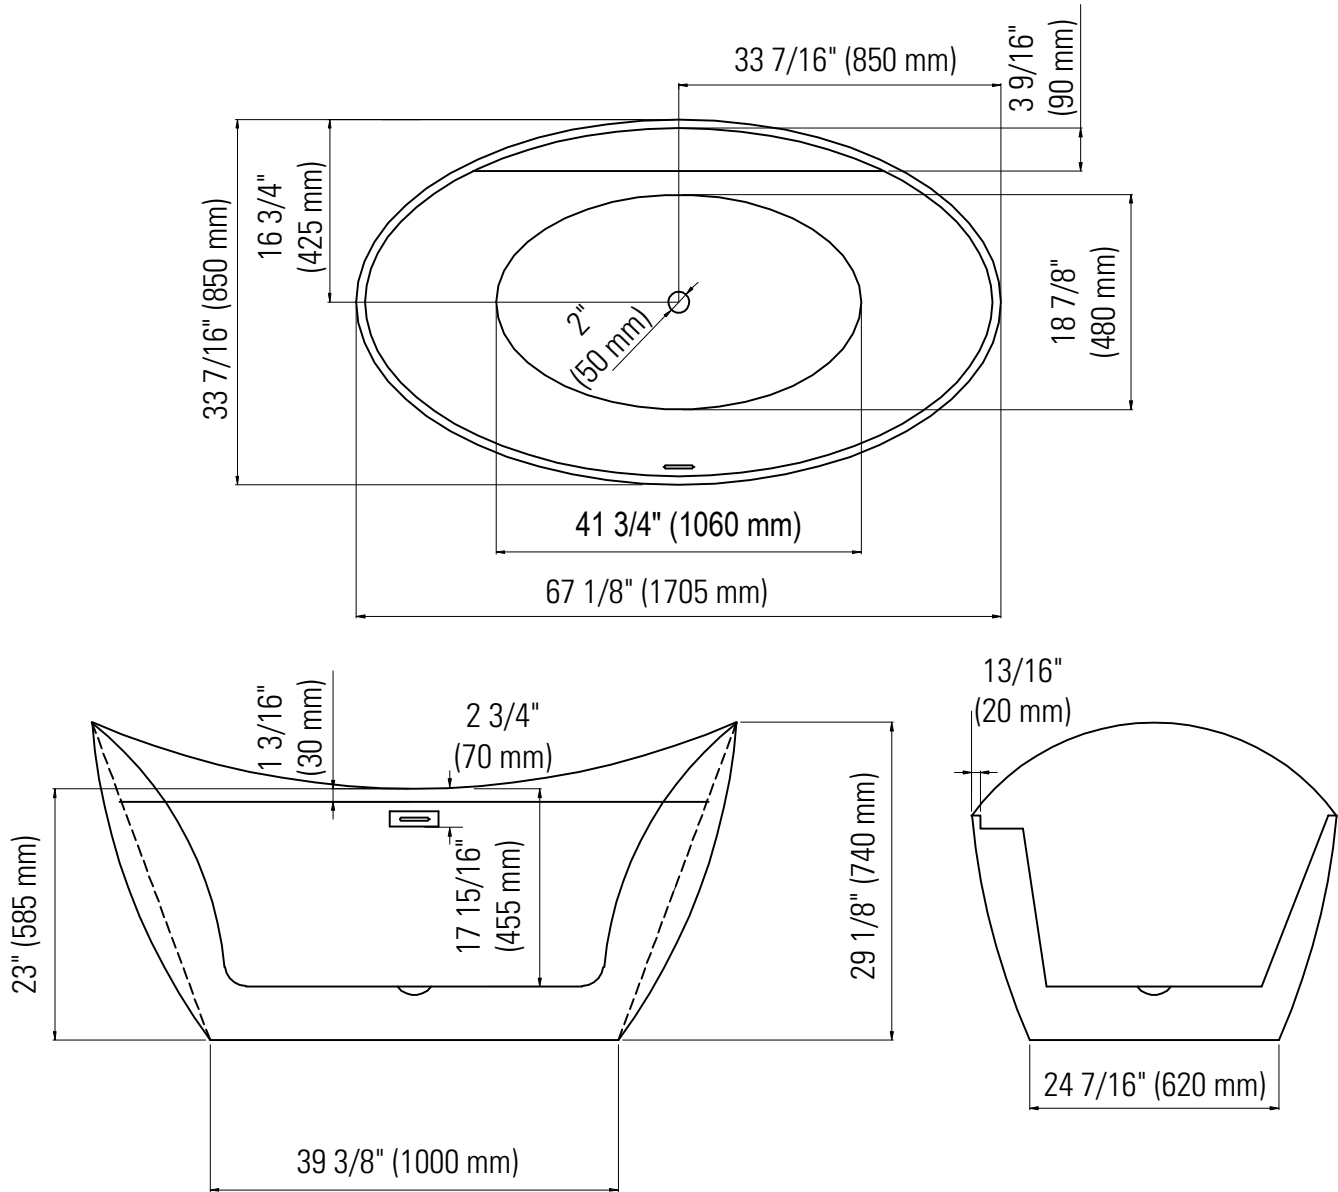

# Murano 3466 F1

Bathtub

Ajustable feet

Above-the-floor rough (AFR)

\*All dimensions are approximate and subject to change without notice

Please refer to the installation guide before beginning the installation