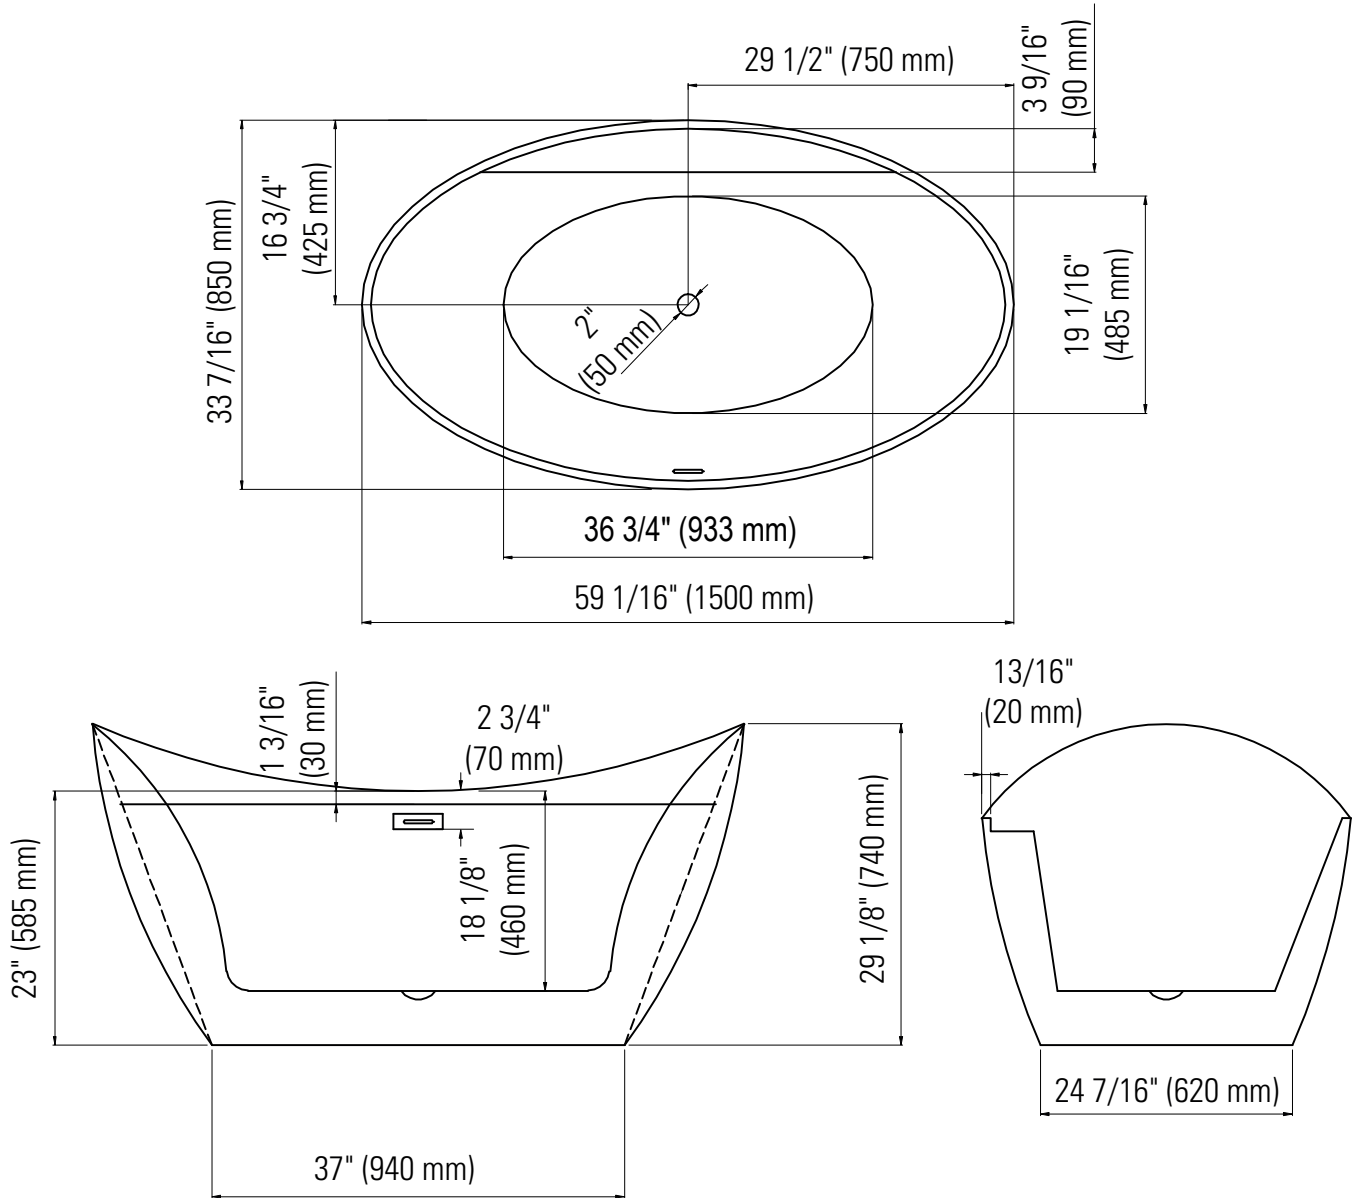

# Murano 3460 F1

Bathtub

Ajustable feet

Above-the-floor rough (AFR)

\*All dimensions are approximate and subject to change without notice

Please refer to the installation guide before beginning the installation