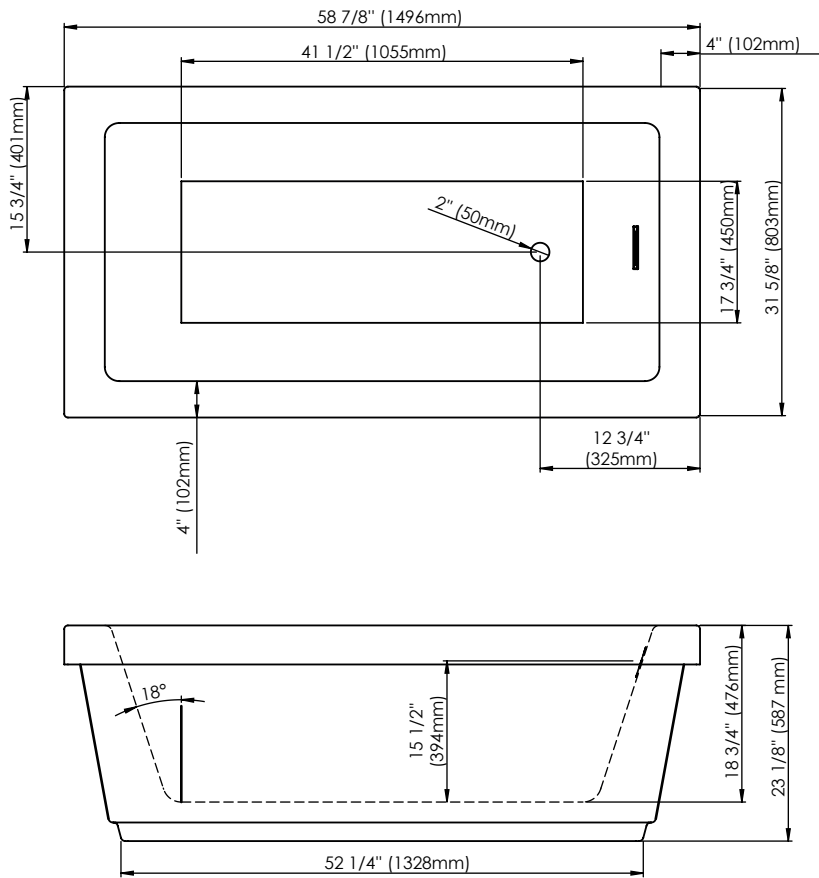

Produits Neptune
Rouge

Munich F2 3260

Bathtub

Ajustable feet
Above-the-floor rough (AFR)

*All dimensions are approximate and subject to change without notice
Please refer to the installation guide before beginning the installation