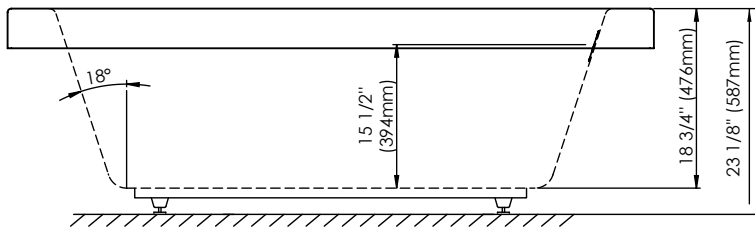

Produits Neptune
Rouge

Munich 3260 Bathtub

Ajustable feet

Above-the-floor rough (AFR)

*All dimensions are approximate and subject to change without notice
Please refer to the installation guide before beginning the installation