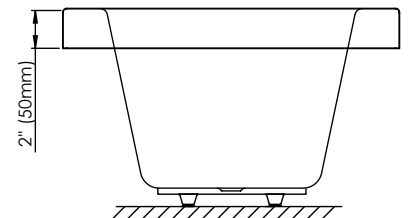

Produits Neptune
Rouge

Munich 3260 Bathtub

Ajustable feet

Above-the-floor rough (AFR)

*All dimensions are approximate and subject to change without notice
Please refer to the installation guide before beginning the installation