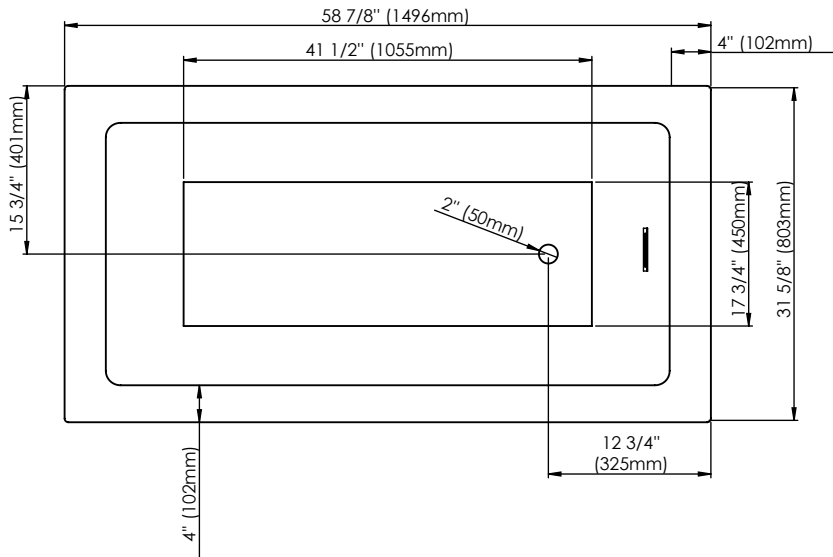

Produits Neptune
Rouge

Munich 3260 Bathtub

Ajustable feet

Above-the-floor rough (AFR)

*All dimensions are approximate and subject to change without notice
Please refer to the installation guide before beginning the installation