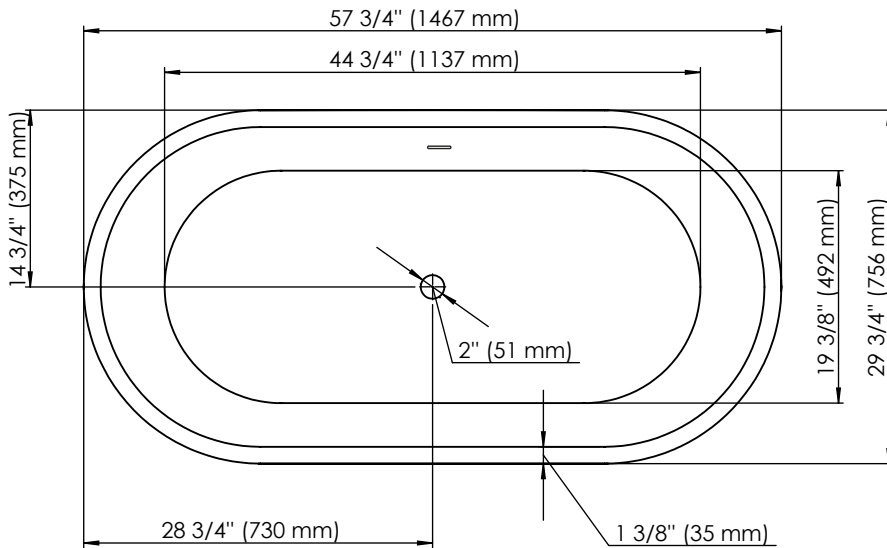

# MONACO 3060F1

Bathtub

Ajustable feet

Above-the-floor rough (AFR)

\*All dimensions are approximate and subject to change without notice  
Please refer to the installation guide before beginning the installation