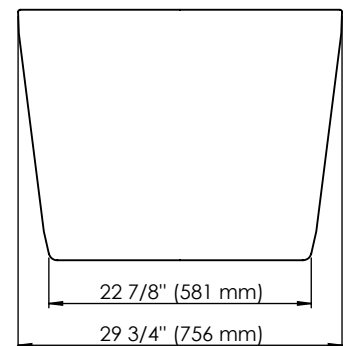

# MONACO 3060F1

Bathtub

Ajustable feet

Above-the-floor rough (AFR)

\*All dimensions are approximate and subject to change without notice  
Please refer to the installation guide before beginning the installation