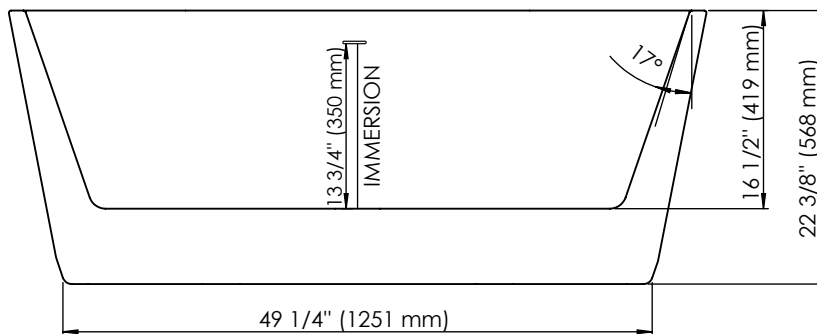

# MONACO 3060F1

Bathtub

Ajustable feet

Above-the-floor rough (AFR)

\*All dimensions are approximate and subject to change without notice  
Please refer to the installation guide before beginning the installation