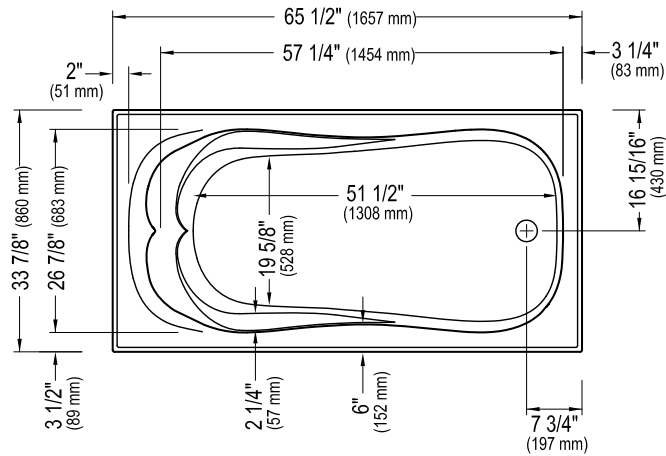

Produits Neptune

MÉLIA 66

Bathtub

*A bathtub fitted with back jets can cause the pump to protrude by approximately 3" from the overall dimension.

**All dimensions are approximate and subject to change without notice. Please refer to the installation guide before beginning the installation