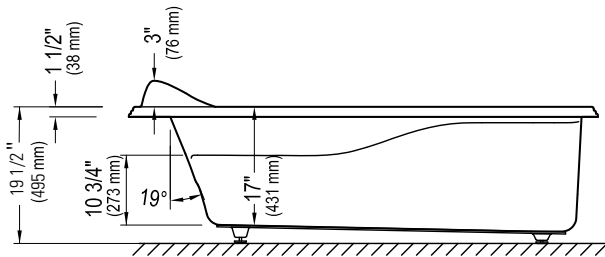

Produits Neptune

MÉLIA 66

Bathtub

*A bathtub fitted with back jets can cause the pump to protrude by approximately 3" from the overall dimension.

**All dimensions are approximate and subject to change without notice. Please refer to the installation guide before beginning the installation