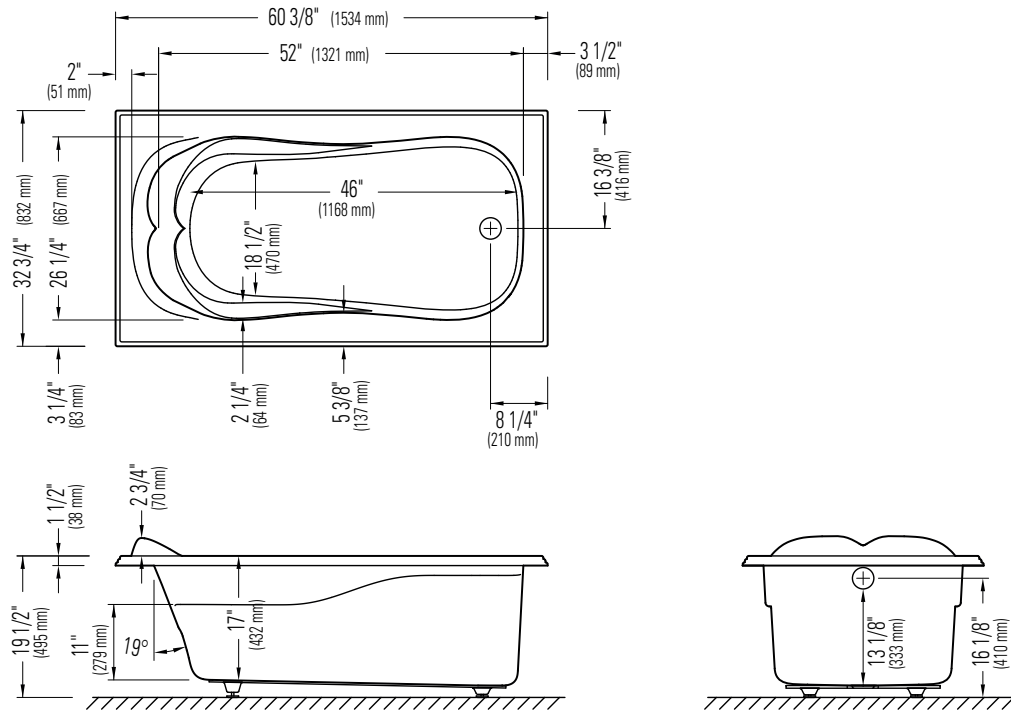

Produits Neptune

MÉLIA 60

Bathtub

*A bathtub fitted with back jets can cause the pump to protrude by approximately 3" from the overall dimension.

**All dimensions are approximate and subject to change without notice. Please refer to the installation guide before beginning the installation