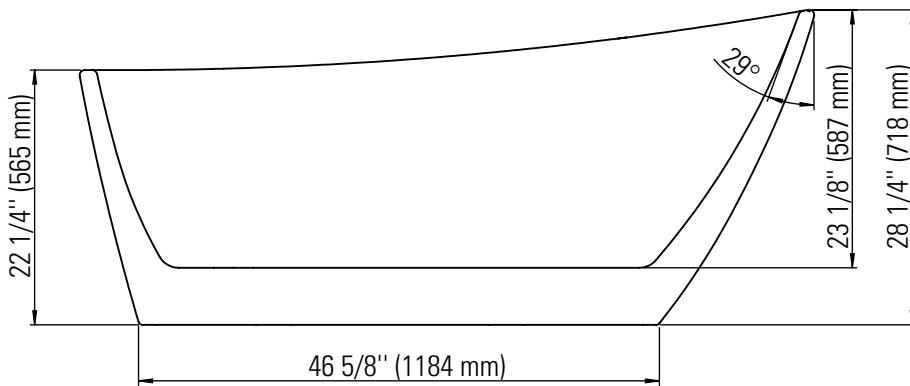

Produits Neptune

MALAGA 3266F1

Bathtub

Ajustable feet

Above-the-floor rough (AFR)

*All dimensions are approximate and subject to change without notice
Please refer to the installation guide before beginning the installation