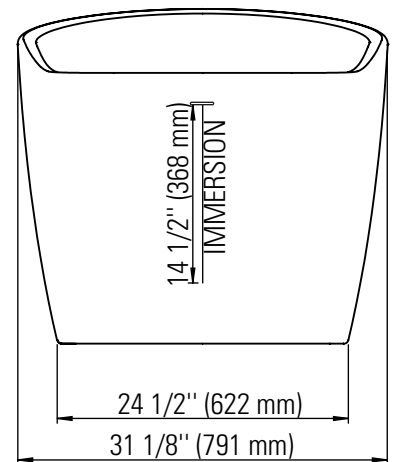

Produits Neptune

MALAGA 3266F1

Bathtub

Ajustable feet

Above-the-floor rough (AFR)

*All dimensions are approximate and subject to change without notice
Please refer to the installation guide before beginning the installation