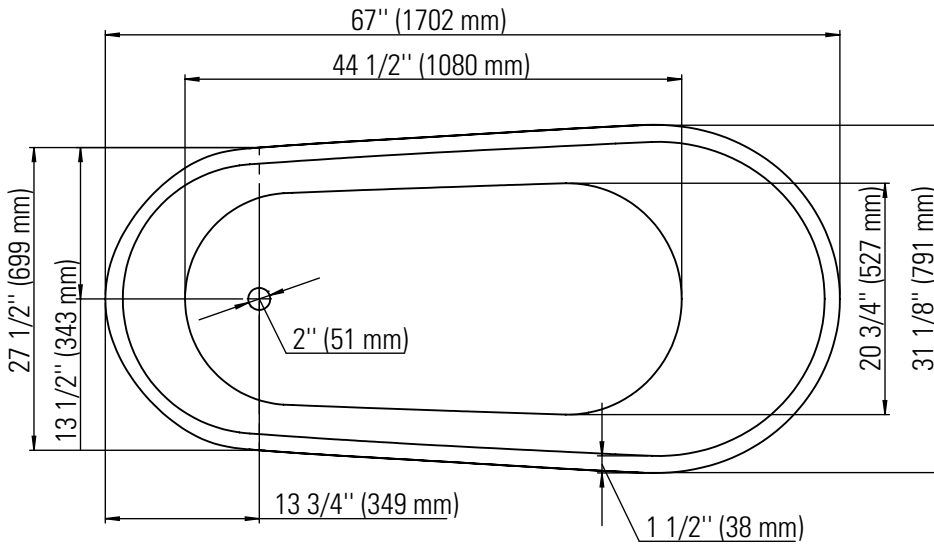

Produits Neptune

MALAGA 3266F1

Bathtub

Ajustable feet

Above-the-floor rough (AFR)

*All dimensions are approximate and subject to change without notice
Please refer to the installation guide before beginning the installation