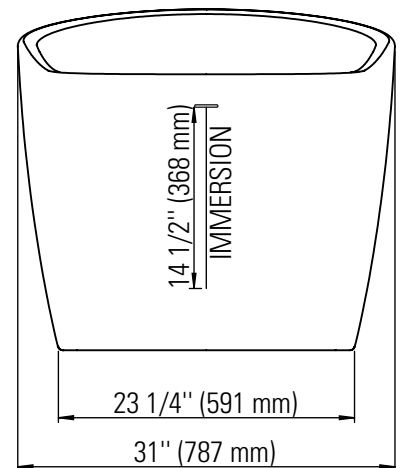

Produits Neptune

MALAGA 3260F1

Bathtub

Ajustable feet

Above-the-floor rough (AFR)

*All dimensions are approximate and subject to change without notice
Please refer to the installation guide before beginning the installation