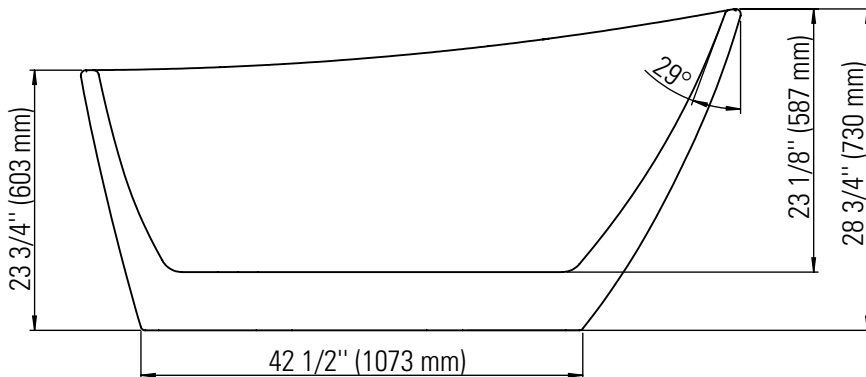

Produits Neptune

MALAGA 3260F1

Bathtub

Ajustable feet

Above-the-floor rough (AFR)

*All dimensions are approximate and subject to change without notice
Please refer to the installation guide before beginning the installation