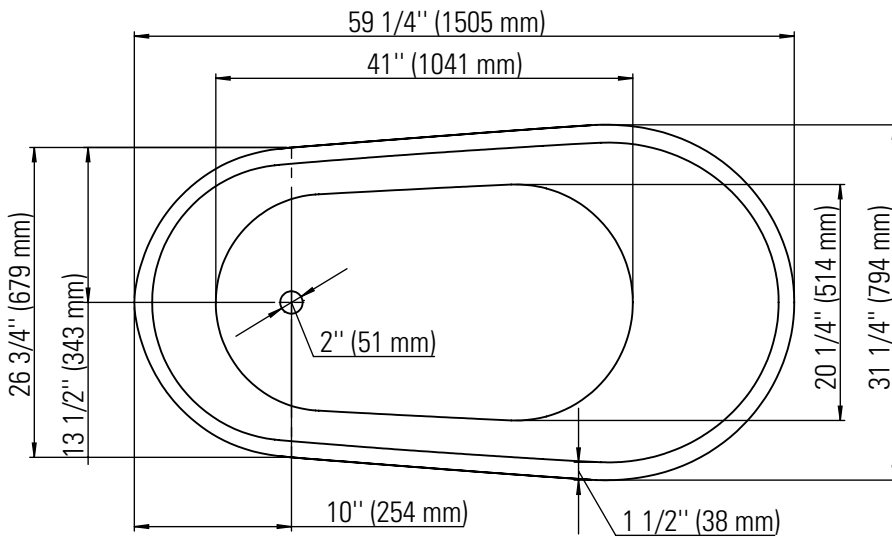

Produits Neptune

MALAGA 3260F1

Bathtub

Ajustable feet

Above-the-floor rough (AFR)

*All dimensions are approximate and subject to change without notice
Please refer to the installation guide before beginning the installation