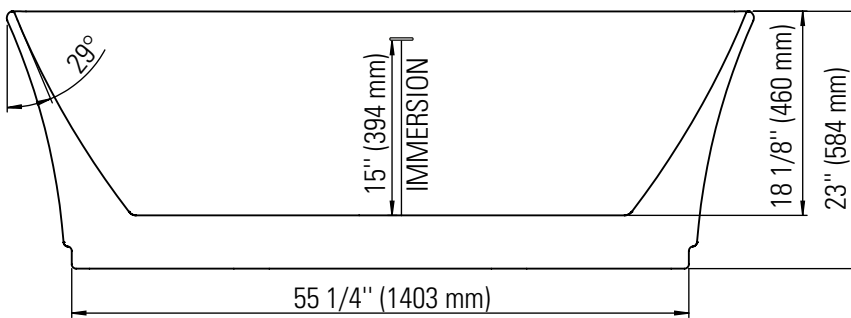

Produits Neptune

LONDON 3066F1

Bathtub

Ajustable feet

Above-the-floor rough (AFR)

*All dimensions are approximate and subject to change without notice
Please refer to the installation guide before beginning the installation