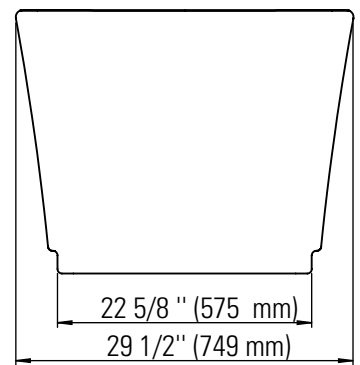

Produits Neptune

LONDON 3066F1

Bathtub

Ajustable feet

Above-the-floor rough (AFR)

*All dimensions are approximate and subject to change without notice
Please refer to the installation guide before beginning the installation