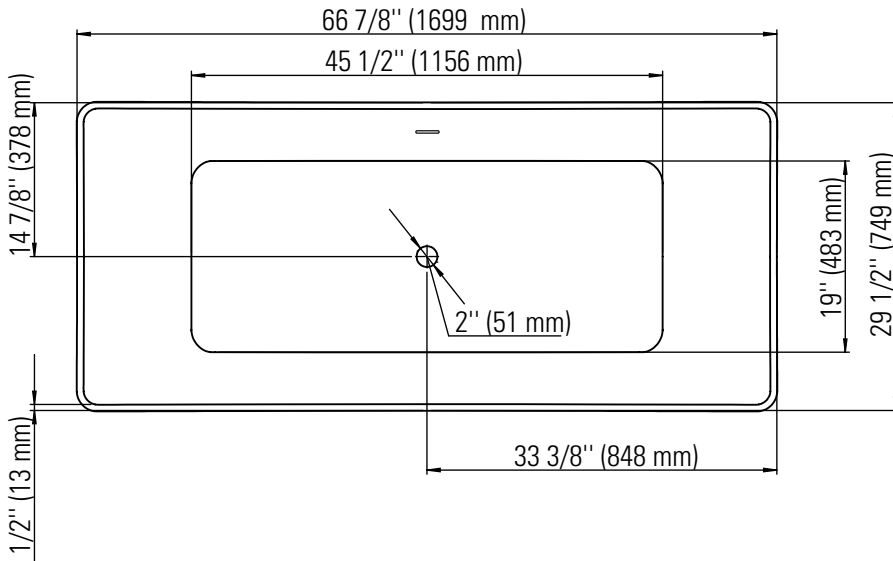

Produits Neptune

LONDON 3066F1

Bathtub

Ajustable feet

Above-the-floor rough (AFR)

*All dimensions are approximate and subject to change without notice
Please refer to the installation guide before beginning the installation