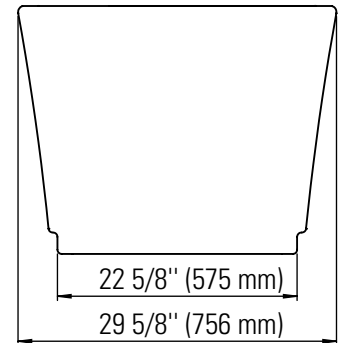

Produits Neptune

LONDON 3060F1

Bathtub

Ajustable feet

Above-the-floor rough (AFR)

*All dimensions are approximate and subject to change without notice
Please refer to the installation guide before beginning the installation