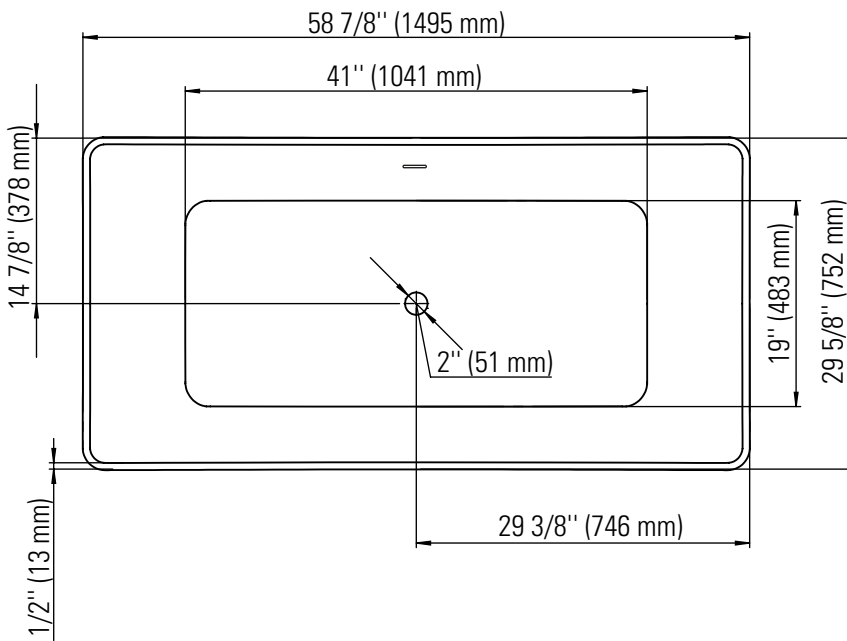

Produits Neptune

LONDON 3060F1

Bathtub

Ajustable feet

Above-the-floor rough (AFR)

*All dimensions are approximate and subject to change without notice
Please refer to the installation guide before beginning the installation