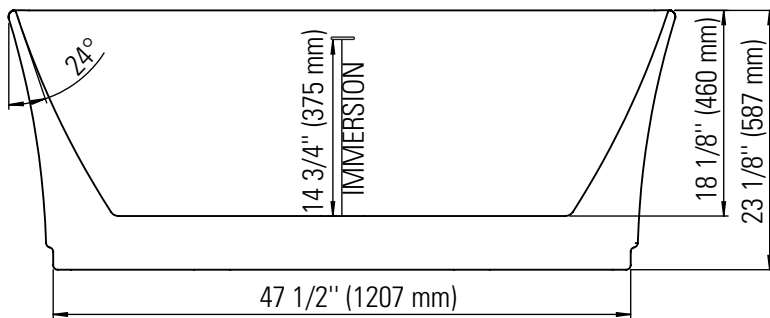

Produits Neptune

LONDON 3060F1

Bathtub

Ajustable feet

Above-the-floor rough (AFR)

*All dimensions are approximate and subject to change without notice
Please refer to the installation guide before beginning the installation