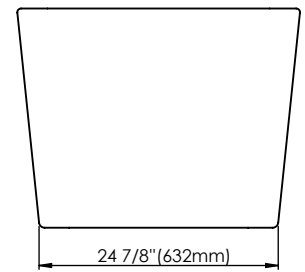

Produits Neptune
Rouge

Lauzanne F1 3066

Bathtub

Ajustable feet

Above-the-floor rough (AFR)

*All dimensions are approximate and subject to change without notice

Please refer to the installation guide before beginning the installation