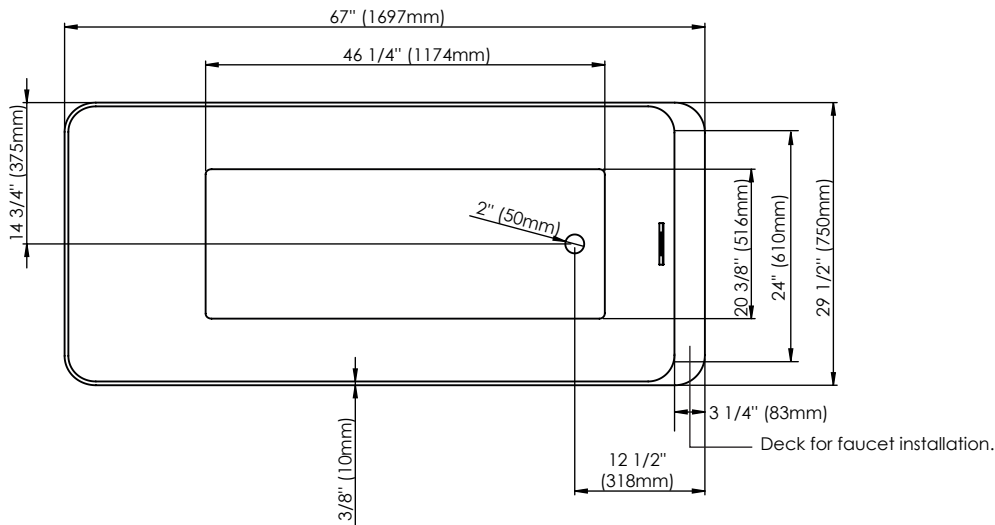

Produits Neptune
Rouge

Lauzanne F1 3066

Bathtub

Ajustable feet

Above-the-floor rough (AFR)

*All dimensions are approximate and subject to change without notice

Please refer to the installation guide before beginning the installation