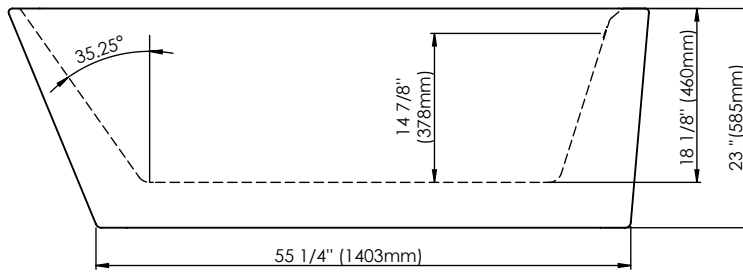

Produits Neptune
Rouge

Lauzanne F1 3066

Bathtub

Ajustable feet

Above-the-floor rough (AFR)

*All dimensions are approximate and subject to change without notice

Please refer to the installation guide before beginning the installation