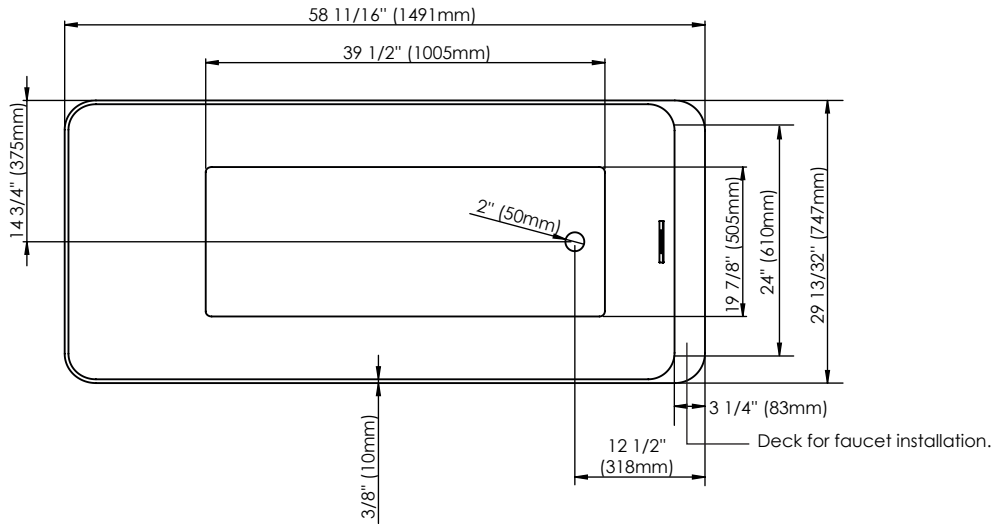

Produits Neptune
Rouge

Lauzanne F1 3060

Bathtub

Ajustable feet

Above-the-floor rough (AFR)

*All dimensions are approximate and subject to change without notice
Please refer to the installation guide before beginning the installation