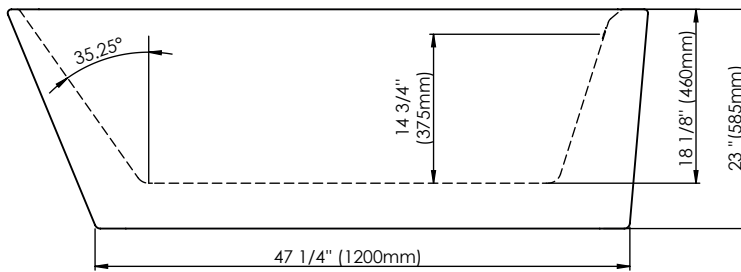

Produits Neptune
Rouge

Lauzanne F1 3060

Bathtub

Ajustable feet

Above-the-floor rough (AFR)

*All dimensions are approximate and subject to change without notice
Please refer to the installation guide before beginning the installation