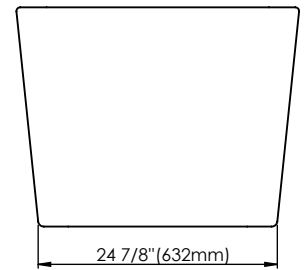

Produits Neptune
Rouge

Lauzanne F1 3060

Bathtub

Ajustable feet

Above-the-floor rough (AFR)

*All dimensions are approximate and subject to change without notice
Please refer to the installation guide before beginning the installation