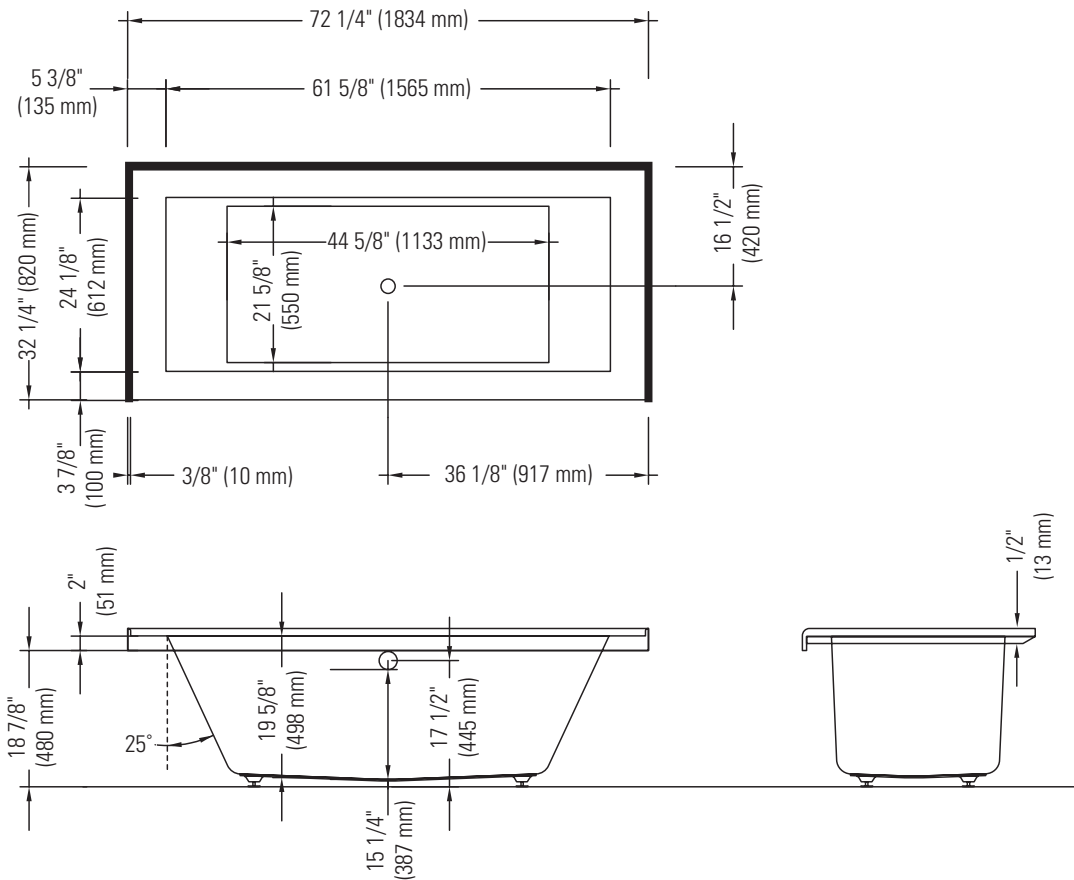

FDC 7772 AA3

WITH TILING FLANGE

Bathtub

■ Tiling flange

*A bathtub fitted with back jets can cause the pump to protrude by approximately 3" from the overall dimension.

**ALL dimensions are approximate and subject to change without notice. Please refer to the installation guide before beginning the installation.