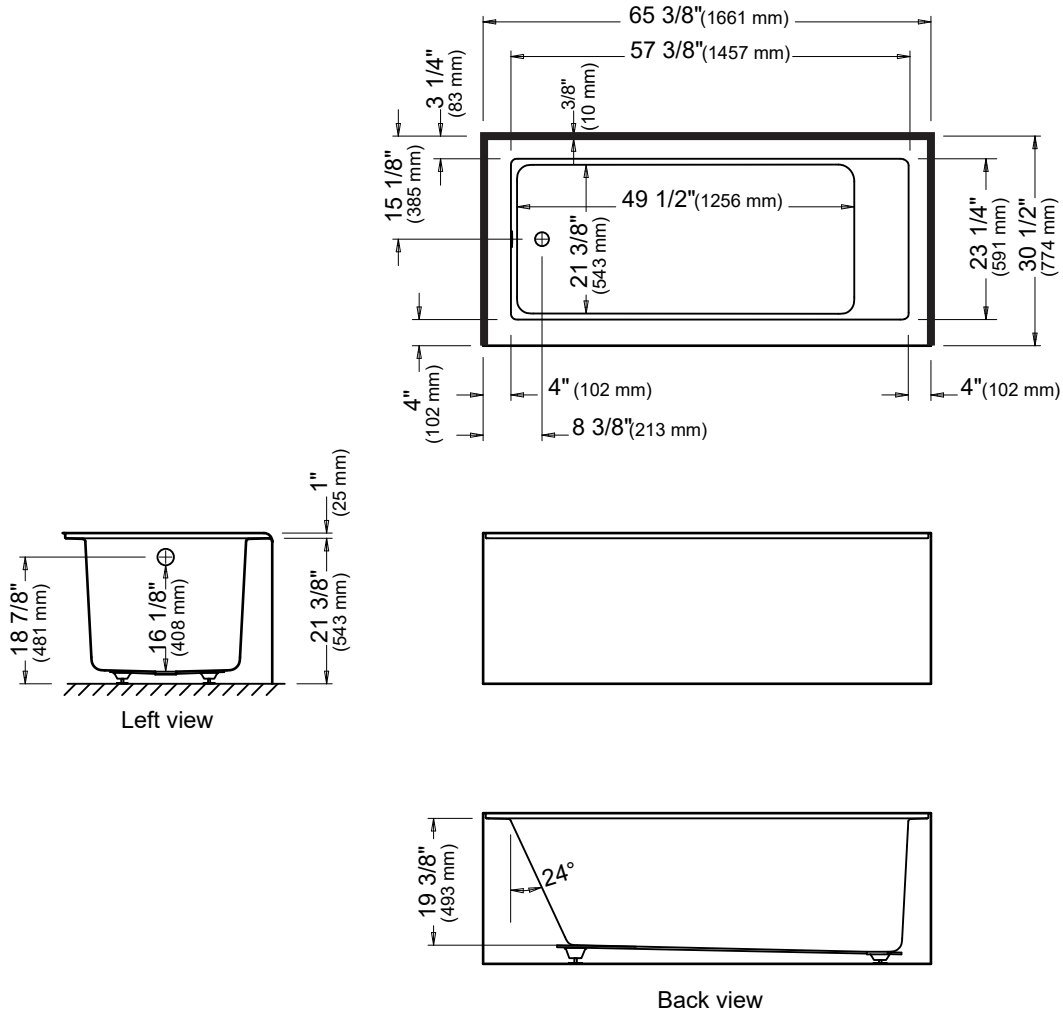

# Flory de colt 7766L3

## Bathtub

— Tiling flange

\*A bathtub fitted with back jets can cause the pump to protrude by approximately 3" from the overall dimension.

\*\*All dimensions are approximate and subject to change without notice. Please refer to the installation guide before beginning the installation.