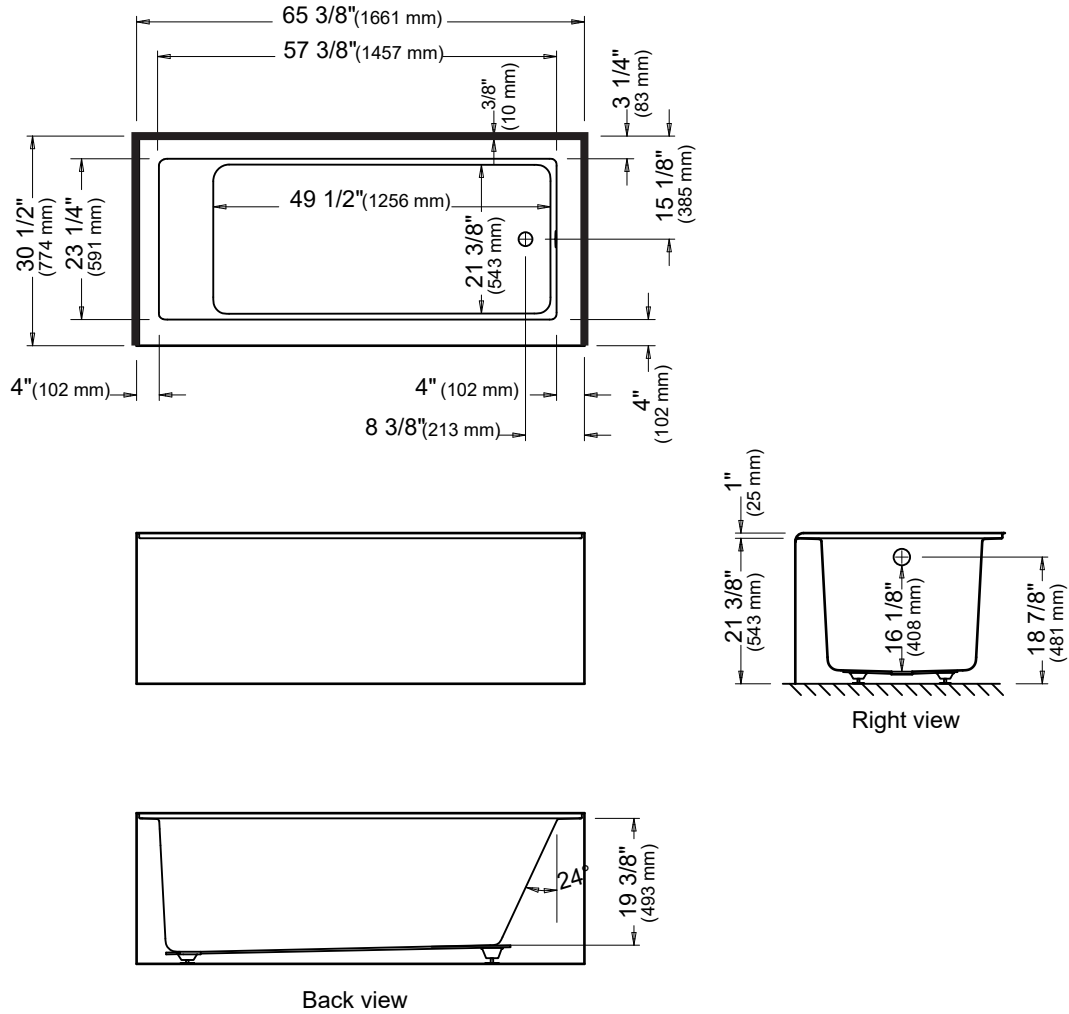

Flory de colt 7766R3

Bathtub

*A bathtub fitted with back jets can cause the pump to protrude by approximately 3" from the overall dimension.

**All dimensions are approximate and subject to change without notice. Please refer to the installation guide before beginning the installation.