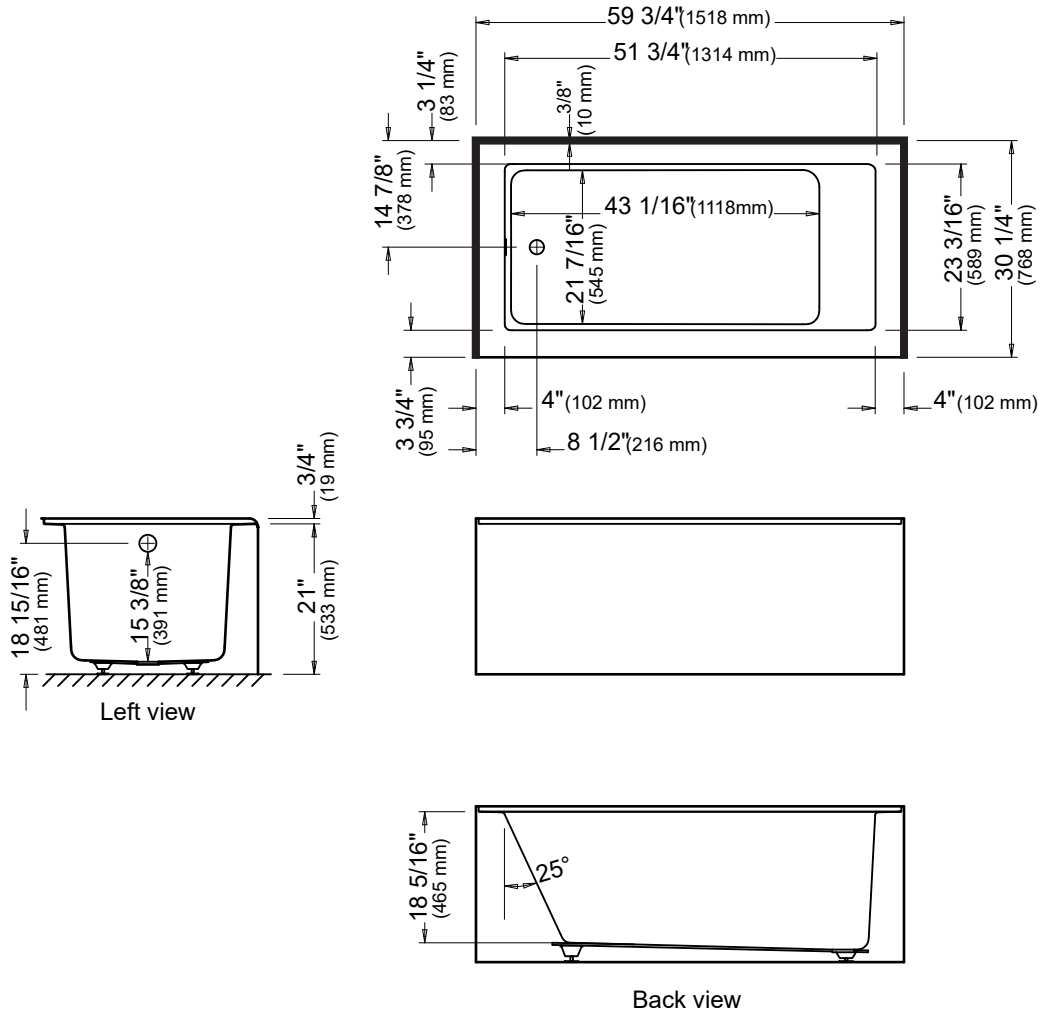

Flory de colt 7760L3

Bathtub

*A bathtub fitted with back jets can cause the pump to protrude by approximately 3" from the overall dimension.

**All dimensions are approximate and subject to change without notice. Please refer to the installation guide before beginning the installation.