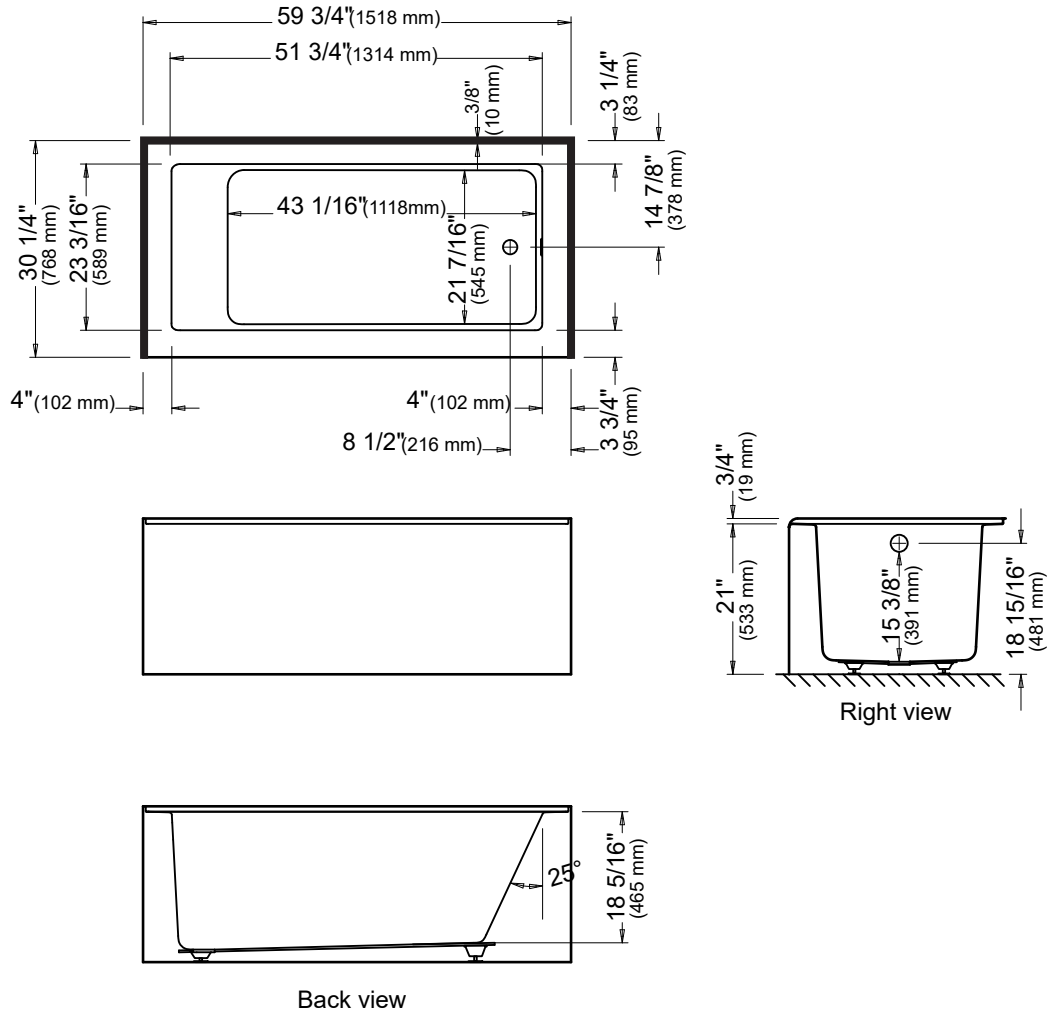

# Flory de colt 7760R3

## Bathtub

\*A bathtub fitted with back jets can cause the pump to protrude by approximately 3" from the overall dimension.

\*\*All dimensions are approximate and subject to change without notice. Please refer to the installation guide before beginning the installation.