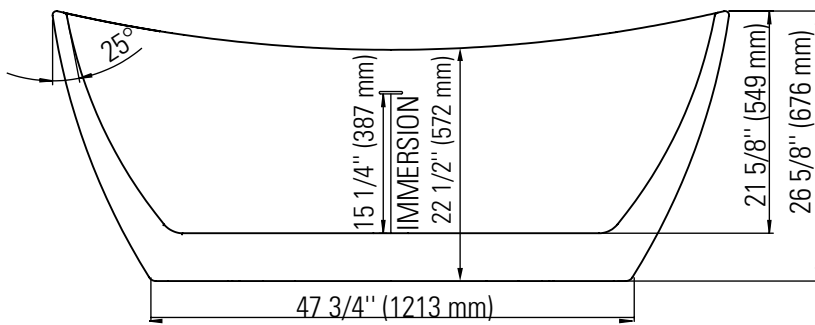

## FLORENCE 3266F1

Bathtub

Ajustable feet  
Above-the-floor rough (AFR)

\*All dimensions are approximate and subject to change without notice  
Please refer to the installation guide before beginning the installation