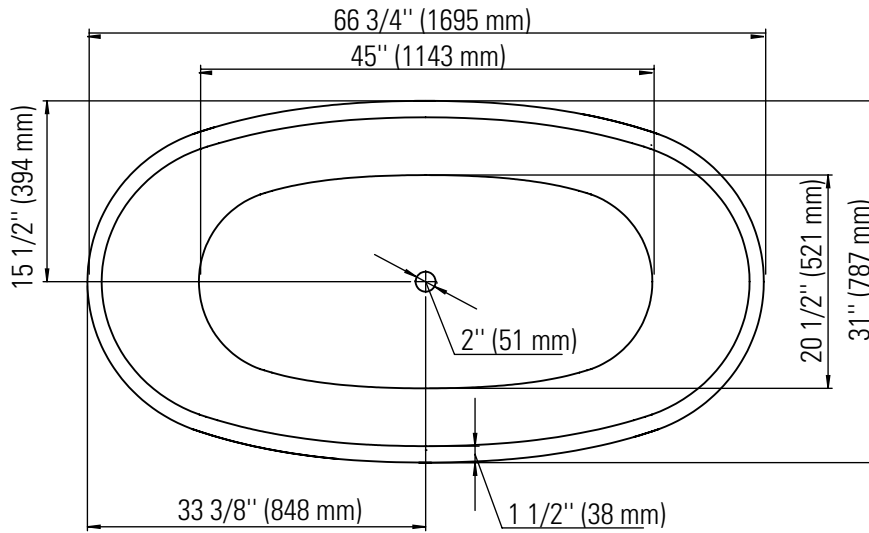

## FLORENCE 3266F1

Bathtub

Ajustable feet  
Above-the-floor rough (AFR)

\*All dimensions are approximate and subject to change without notice  
Please refer to the installation guide before beginning the installation