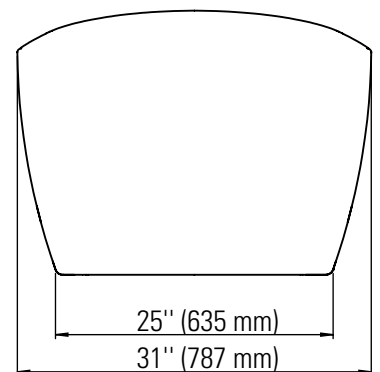

## FLORENCE 3266F1

Bathtub

Ajustable feet  
Above-the-floor rough (AFR)

\*All dimensions are approximate and subject to change without notice  
Please refer to the installation guide before beginning the installation