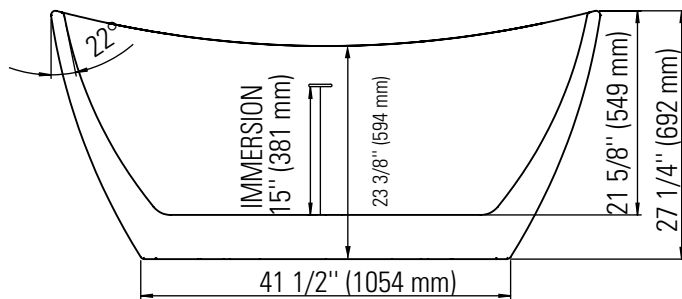

Produits Neptune
Rouge

FLORENCE 3260F1

Bathtub

Ajustable feet

Above-the-floor rough (AFR)

*All dimensions are approximate and subject to change without notice
Please refer to the installation guide before beginning the installation