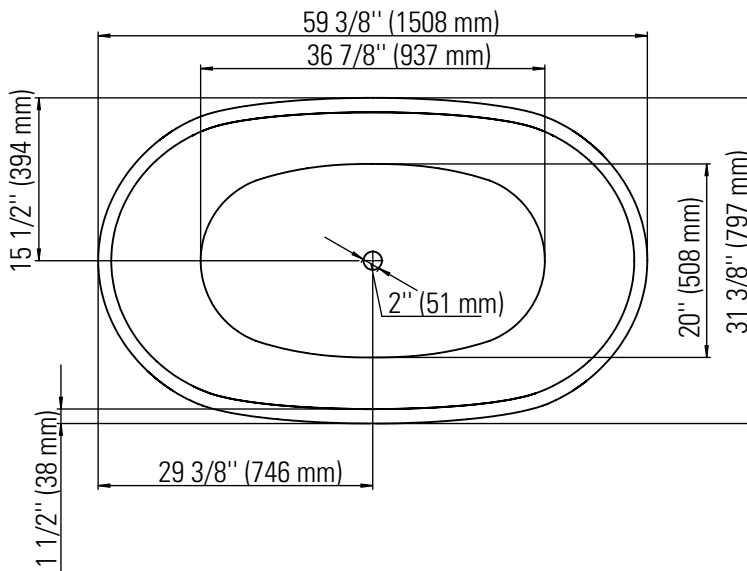

Produits Neptune
Rouge

FLORENCE 3260F1

Bathtub

Ajustable feet

Above-the-floor rough (AFR)

*All dimensions are approximate and subject to change without notice
Please refer to the installation guide before beginning the installation