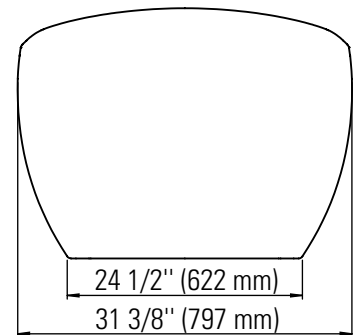

Produits Neptune
Rouge

FLORENCE 3260F1

Bathtub

Ajustable feet

Above-the-floor rough (AFR)

*All dimensions are approximate and subject to change without notice
Please refer to the installation guide before beginning the installation