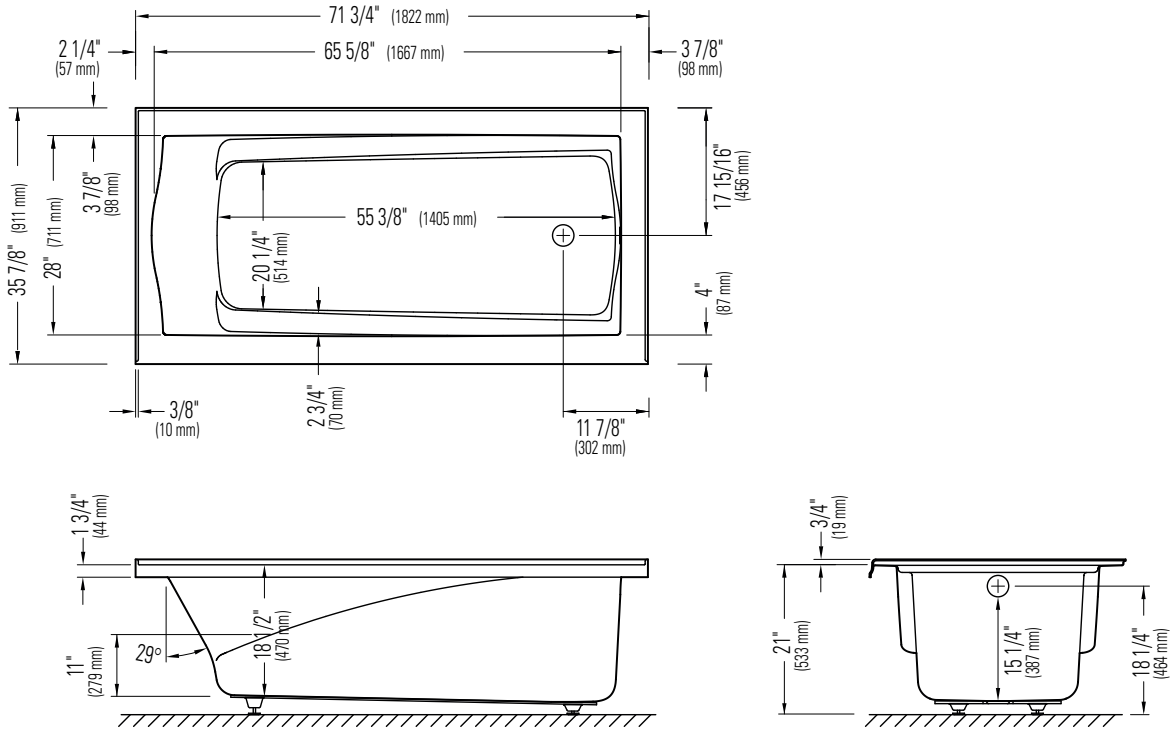

Produits Neptune

DELIGHT 3672

RIGHT DRAIN WITH INTEGRATED TILING FLANGE

Bathtub

*A bathtub fitted with back jets can cause the pump to protrude by approximately 3" from the overall dimension.

**All dimensions are approximate and subject to change without notice. Please refer to the installation guide before beginning the installation