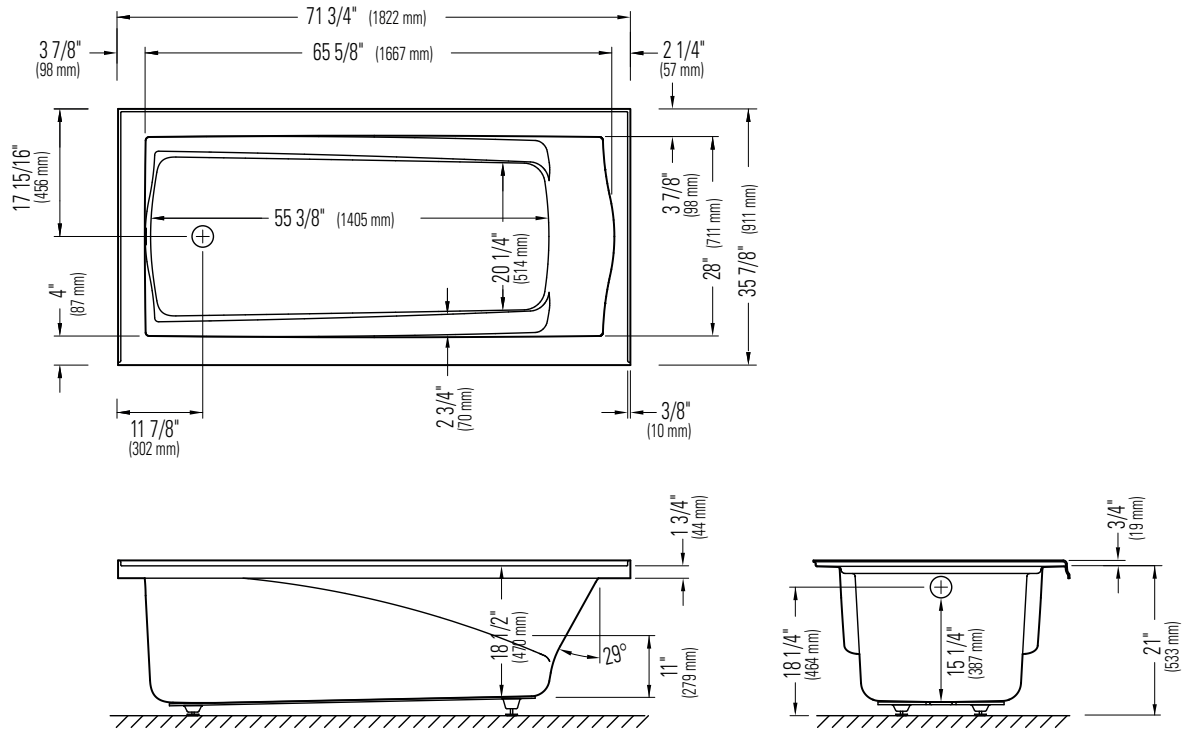

Produits Neptune

DELIGHT 3672

LEFT DRAIN WITH INTEGRATED TILING FLANGE

Bathtub

*A bathtub fitted with back jets can cause the pump to protrude by approximately 3" from the overall dimension.

**All dimensions are approximate and subject to change without notice. Please refer to the installation guide before beginning the installation