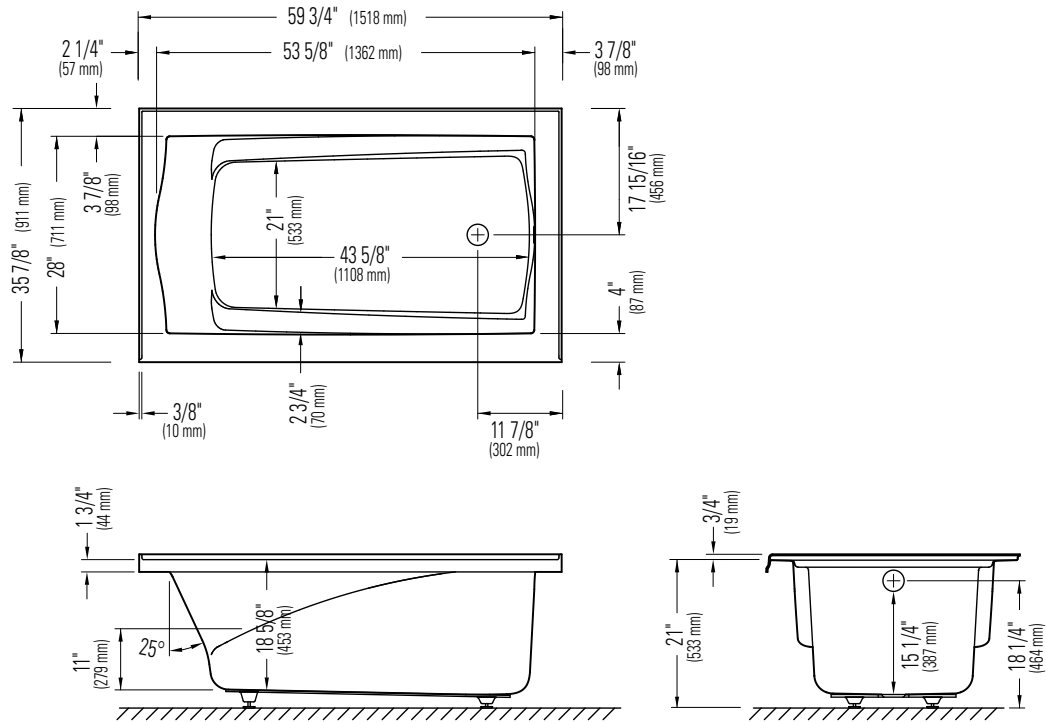

Produits Neptune

DELIGHT 3660

RIGHT DRAIN WITH INTEGRATED TILING FLANGE

Bathtub

*A bathtub fitted with back jets can cause the pump to protrude by approximately 3" from the overall dimension.

**All dimensions are approximate and subject to change without notice. Please refer to the installation guide before beginning the installation