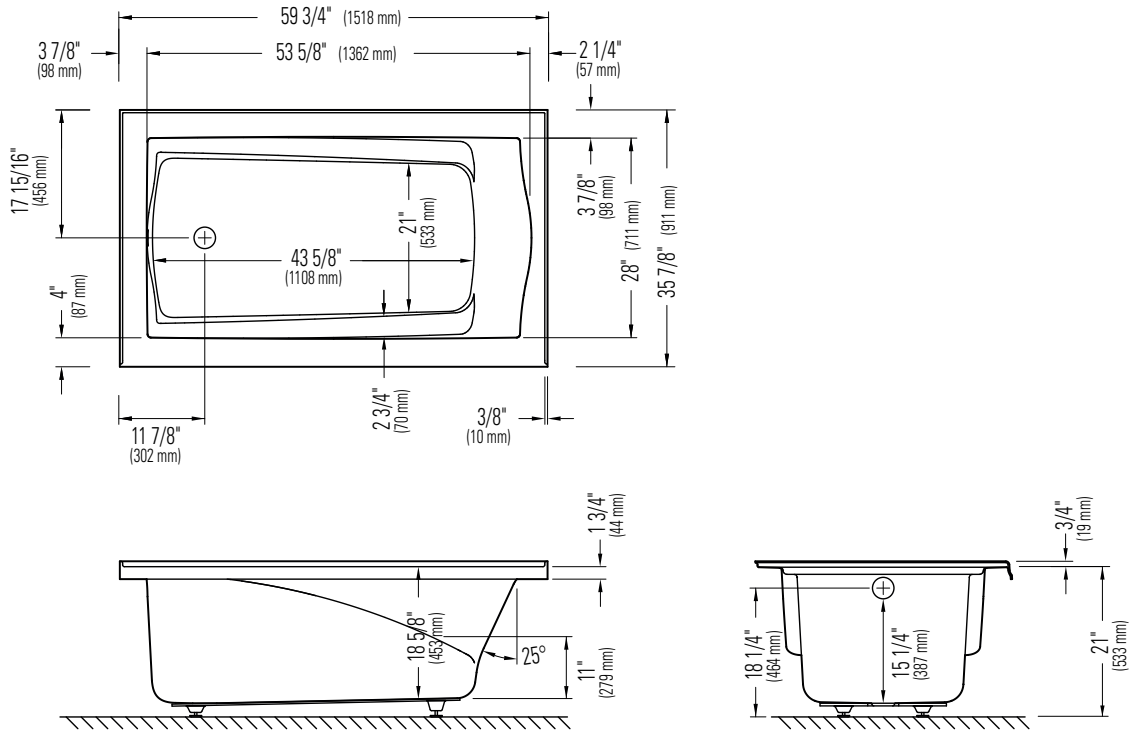

Produits Neptune

DELIGHT 3660

LEFT DRAIN WITH INTEGRATED TILING FLANGE

Bathtub

*A bathtub fitted with back jets can cause the pump to protrude by approximately 3" from the overall dimension.

**All dimensions are approximate and subject to change without notice. Please refer to the installation guide before beginning the installation