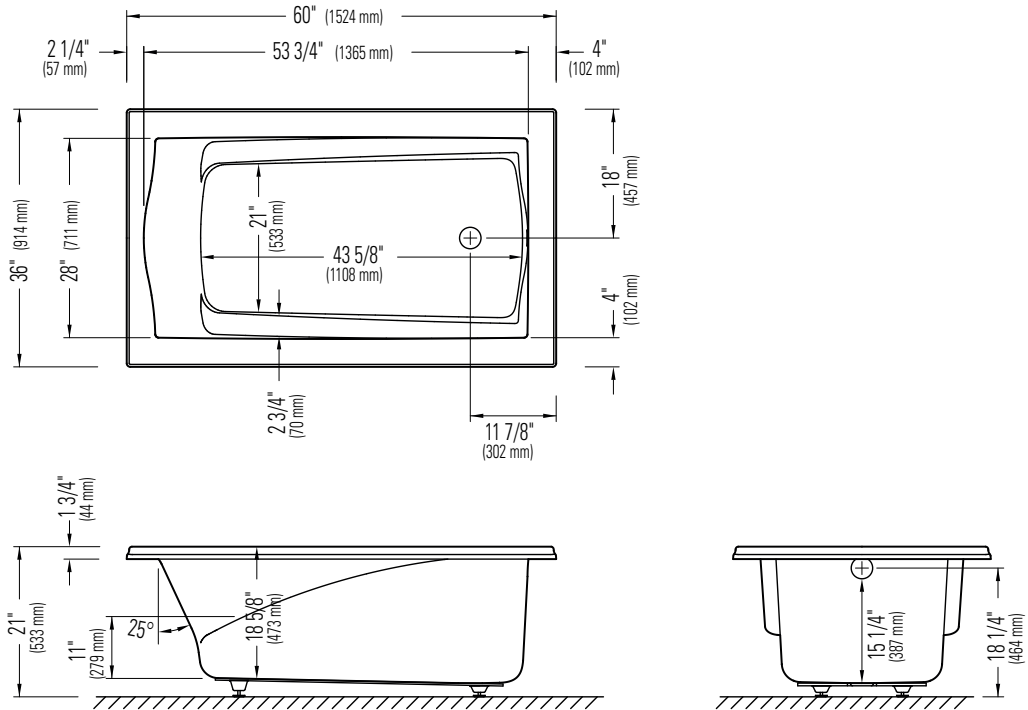

Produits Neptune

DELIGHT 3660

DROP-IN

Bathtub

*A bathtub fitted with back jets can cause the pump to protrude by approximately 3" from the overall dimension.

**All dimensions are approximate and subject to change without notice. Please refer to the installation guide before beginning the installation