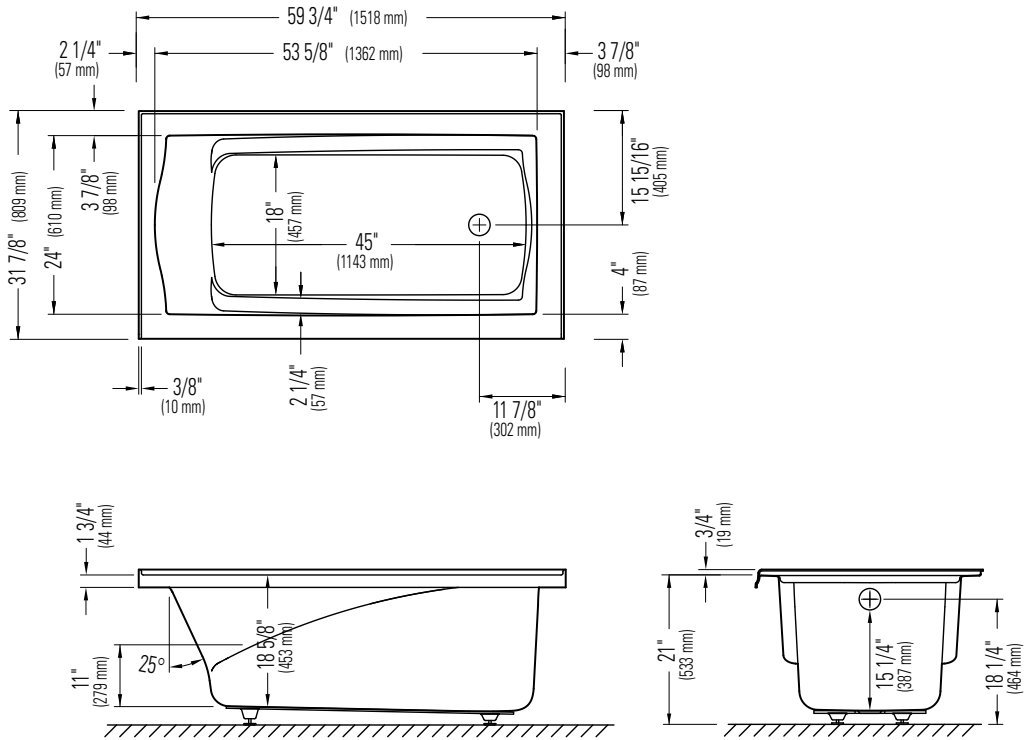

Produits Neptune

DELIGHT 3260

RIGHT DRAIN WITH INTEGRATED TILING FLANGE

Bathtub

*A bathtub fitted with back jets can cause the pump to protrude by approximately 3" from the overall dimension.

**All dimensions are approximate and subject to change without notice. Please refer to the installation guide before beginning the installation