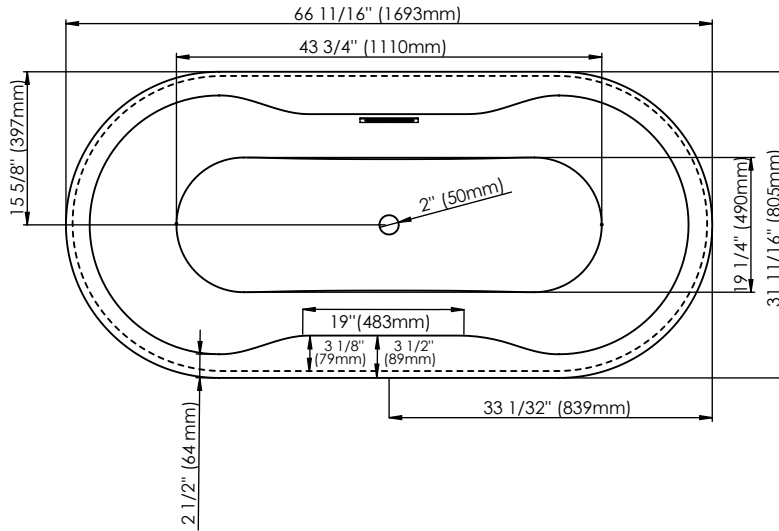

## Berlin F2 3266

Bathtub

Ajustable feet  
Above-the-floor rough (AFR)

\*All dimensions are approximate and subject to change without notice  
Please refer to the installation guide before beginning the installation