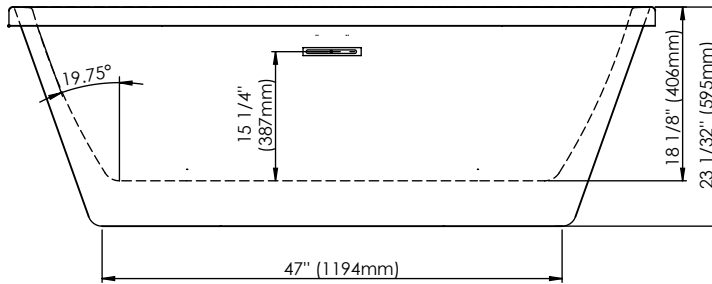

## Berlin F2 3266

Bathtub

Ajustable feet  
Above-the-floor rough (AFR)

\*All dimensions are approximate and subject to change without notice  
Please refer to the installation guide before beginning the installation