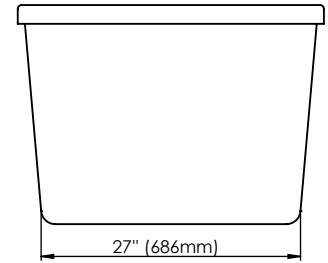

## Berlin F2 3266

Bathtub

Ajustable feet  
Above-the-floor rough (AFR)

\*All dimensions are approximate and subject to change without notice  
Please refer to the installation guide before beginning the installation