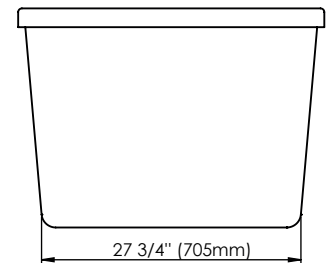

Produits Neptune
Rouge

Berlin F2 3260

Bathtub

Ajustable feet

Above-the-floor rough (AFR)

*All dimensions are approximate and subject to change without notice

Please refer to the installation guide before beginning the installation