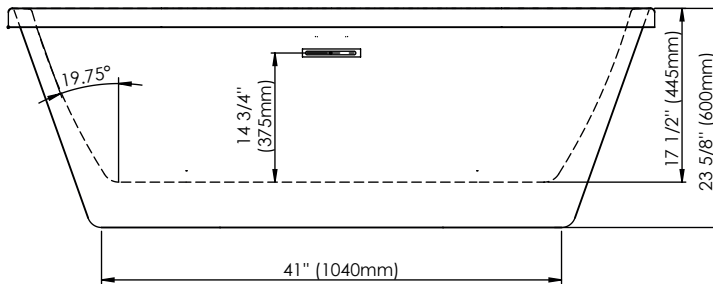

Produits Neptune
Rouge

Berlin F2 3260

Bathtub

Ajustable feet

Above-the-floor rough (AFR)

*All dimensions are approximate and subject to change without notice

Please refer to the installation guide before beginning the installation