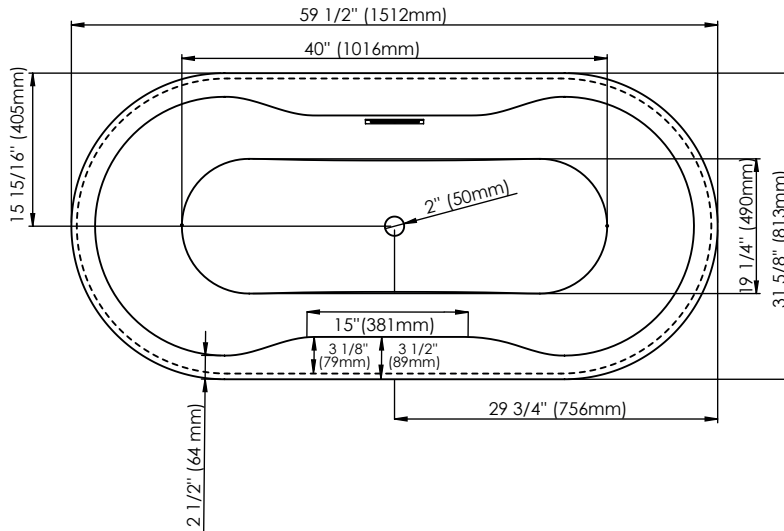

Produits Neptune
Rouge

Berlin F2 3260

Bathtub

Ajustable feet

Above-the-floor rough (AFR)

*All dimensions are approximate and subject to change without notice

Please refer to the installation guide before beginning the installation