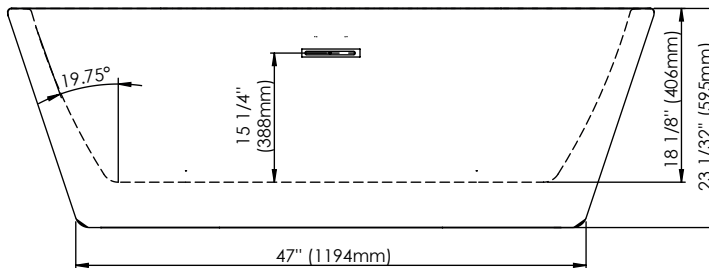

# Berlin F1 3266

Bathtub

Ajustable feet

Above-the-floor rough (AFR)

\*All dimensions are approximate and subject to change without notice  
Please refer to the installation guide before beginning the installation