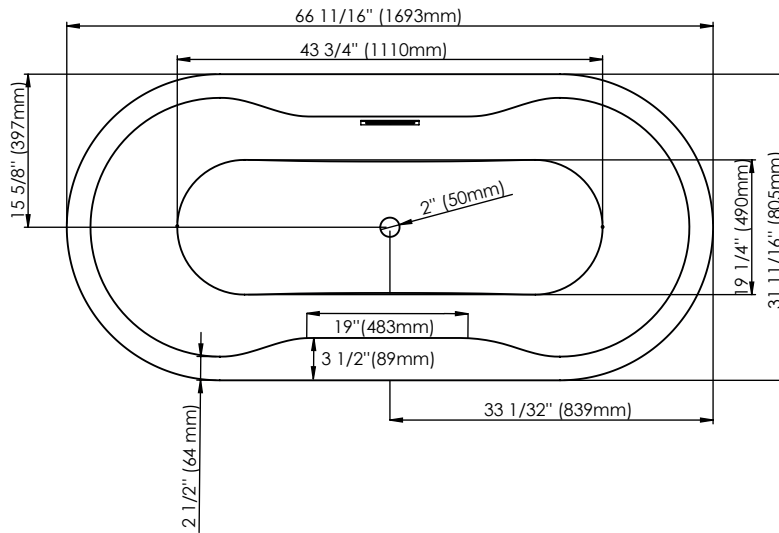

# Berlin F1 3266

Bathtub

Ajustable feet

Above-the-floor rough (AFR)

\*All dimensions are approximate and subject to change without notice  
Please refer to the installation guide before beginning the installation