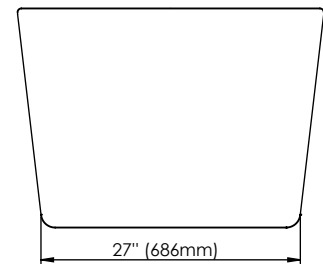

# Berlin F1 3266

Bathtub

Ajustable feet

Above-the-floor rough (AFR)

\*All dimensions are approximate and subject to change without notice  
Please refer to the installation guide before beginning the installation