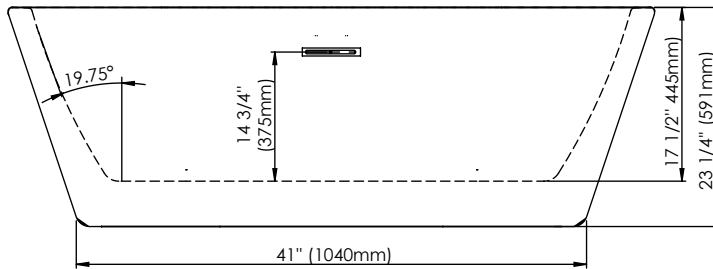

Produits Neptune
Rouge

Berlin F1 3260

Bathtub

Ajustable feet
Above-the-floor rough (AFR)

*All dimensions are approximate and subject to change without notice
Please refer to the installation guide before beginning the installation