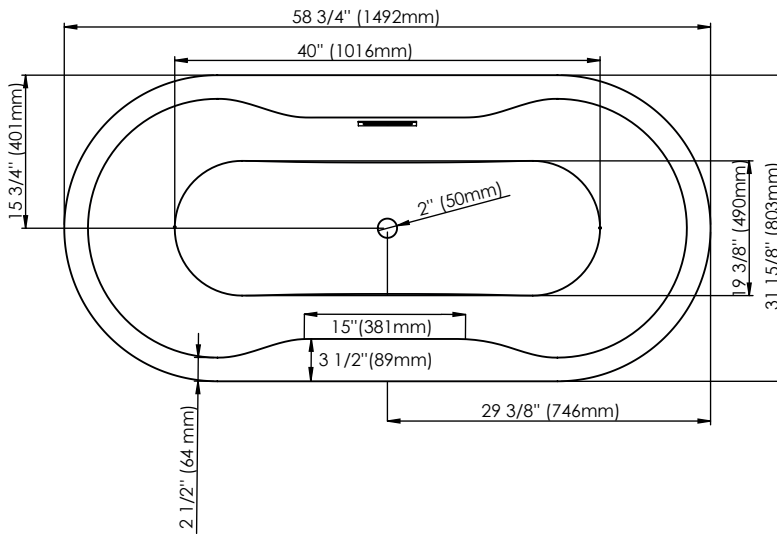

Produits Neptune
Rouge

Berlin F1 3260

Bathtub

Ajustable feet
Above-the-floor rough (AFR)

*All dimensions are approximate and subject to change without notice
Please refer to the installation guide before beginning the installation