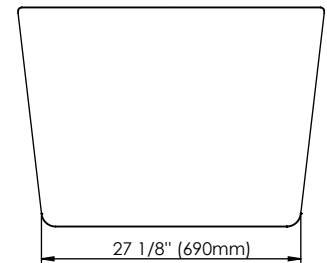

Produits Neptune
Rouge

Berlin F1 3260

Bathtub

Ajustable feet
Above-the-floor rough (AFR)

*All dimensions are approximate and subject to change without notice
Please refer to the installation guide before beginning the installation