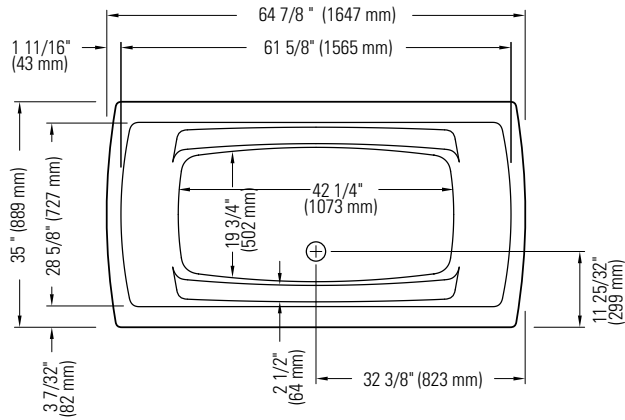

Produits Neptune

BELIEVE 3666 F

Bathtub

Left view

*All dimensions are approximate and subject to change without notice.
Please refer to the installation guide before beginning the installation