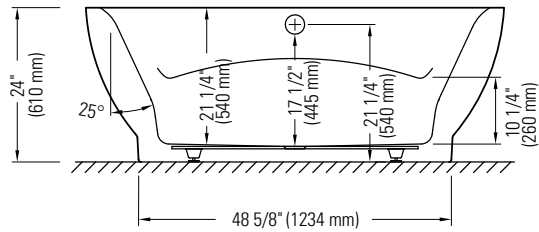

Produits Neptune

BELIEVE 3666 F

Bathtub

Left view

*All dimensions are approximate and subject to change without notice.
Please refer to the installation guide before beginning the installation