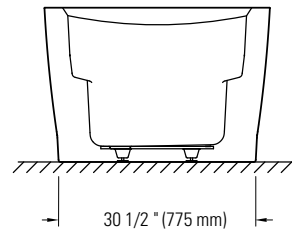

Produits Neptune

BELIEVE 3666 F

Bathtub

Left view

*All dimensions are approximate and subject to change without notice.
Please refer to the installation guide before beginning the installation