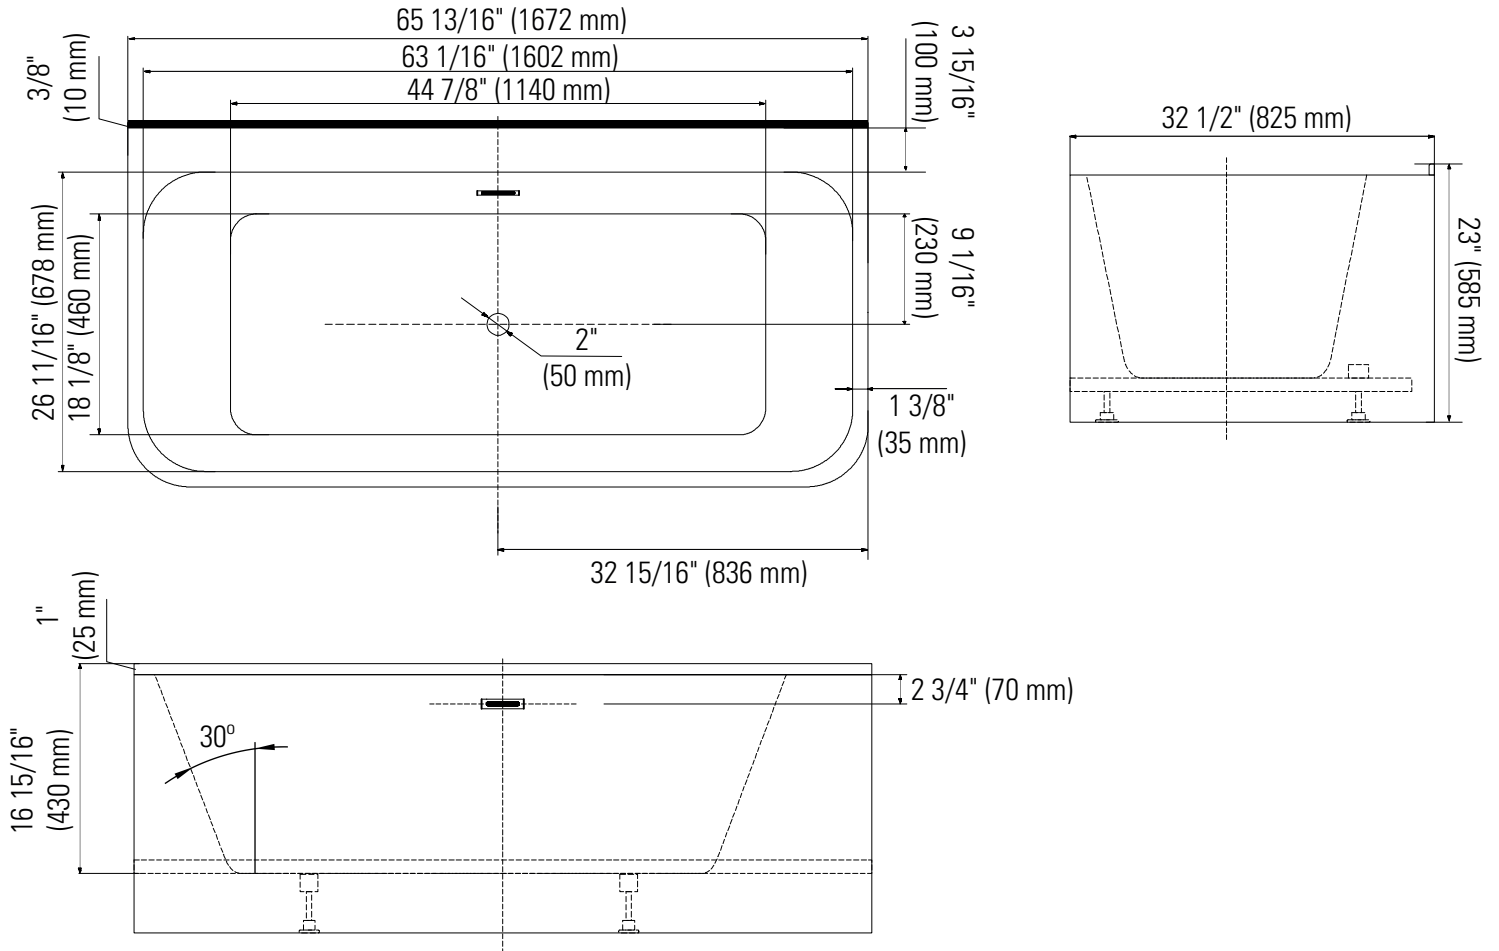

Produits Neptune
Rouge

Belgrade 3266 F1

Tiling flange bathtub

Ajustable feet

Above-the-floor rough (AFR)

*All dimensions are approximate and subject to change without notice

Please refer to the installation guide before beginning the installation