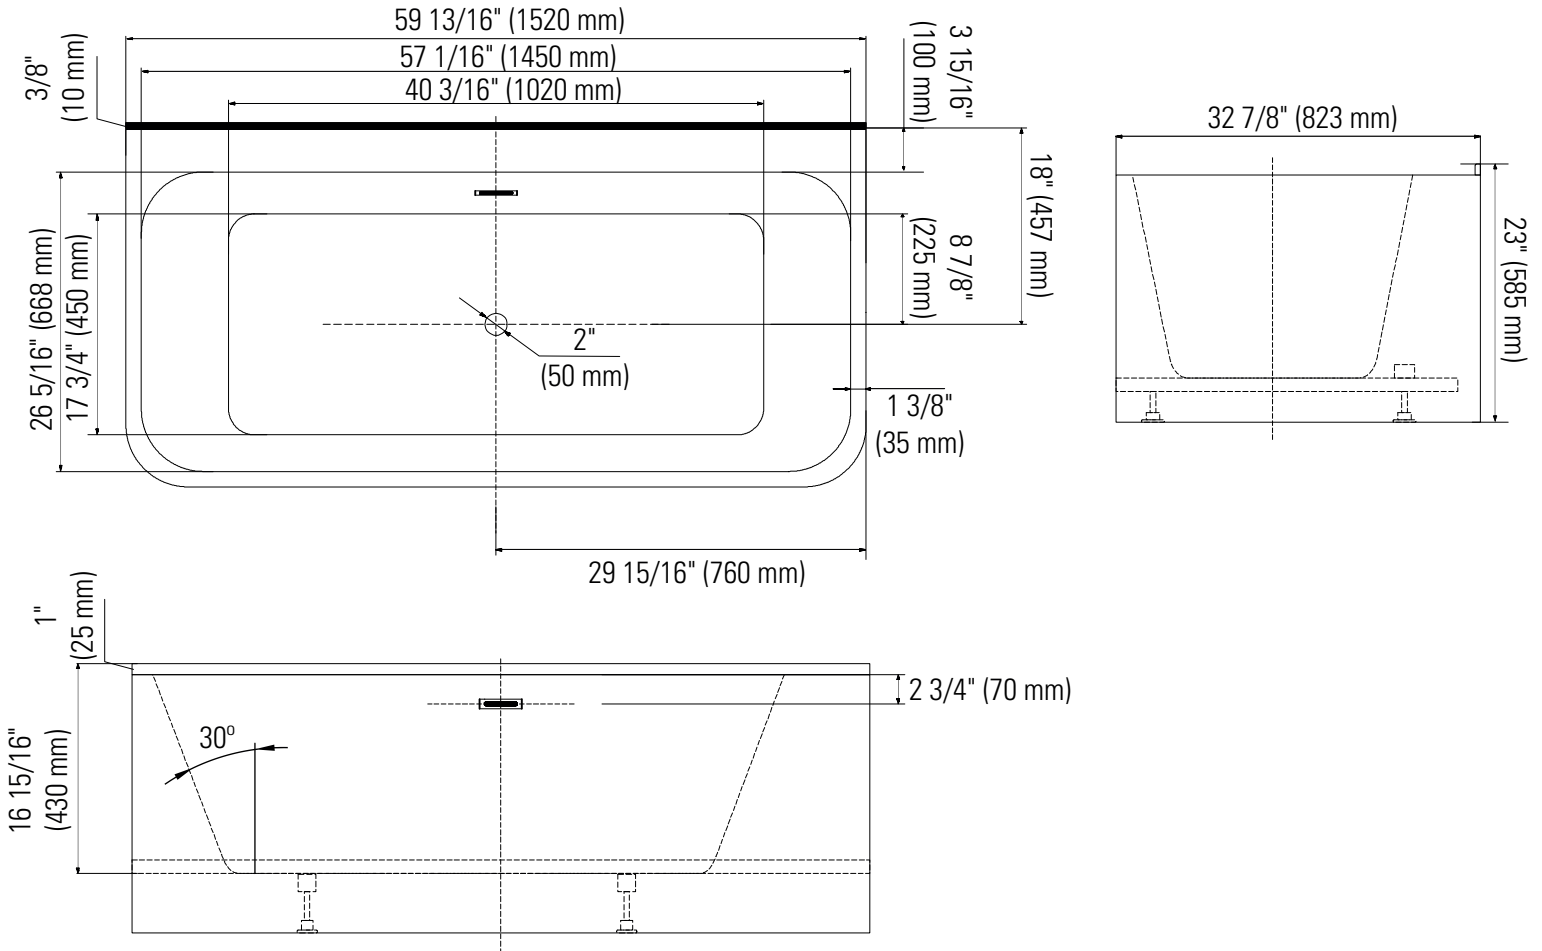

# Belgrade 3260 F1

Tiling flange bathtub

Ajustable feet

Above-the-floor rough (AFR)

\*All dimensions are approximate and subject to change without notice

Please refer to the installation guide before beginning the installation