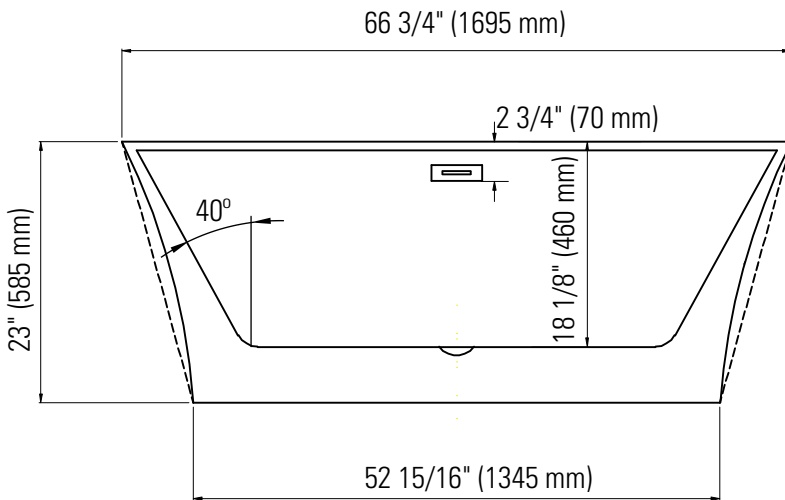

Produits Neptune
Rouge

Baden 3266 F1

Bathtub

Ajustable feet

Above-the-floor rough (AFR)

*All dimensions are approximate and subject to change without notice

Please refer to the installation guide before beginning the installation