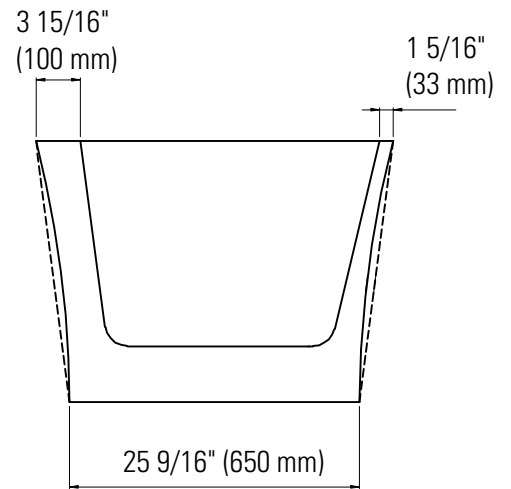

Produits Neptune
Rouge

Baden 3266 F1

Bathtub

Ajustable feet

Above-the-floor rough (AFR)

*All dimensions are approximate and subject to change without notice

Please refer to the installation guide before beginning the installation