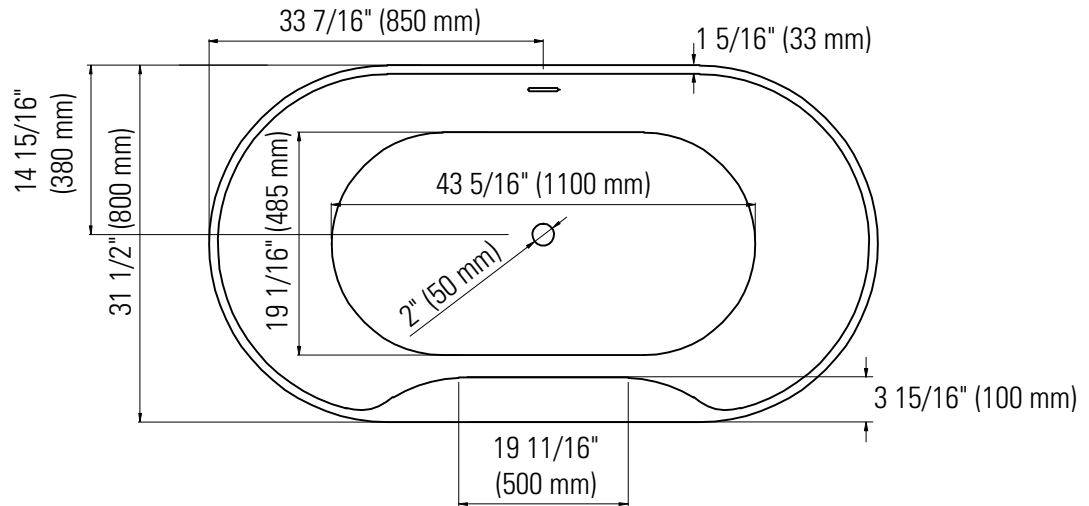

Produits Neptune
Rouge

Baden 3266 F1

Bathtub

Ajustable feet

Above-the-floor rough (AFR)

*All dimensions are approximate and subject to change without notice

Please refer to the installation guide before beginning the installation