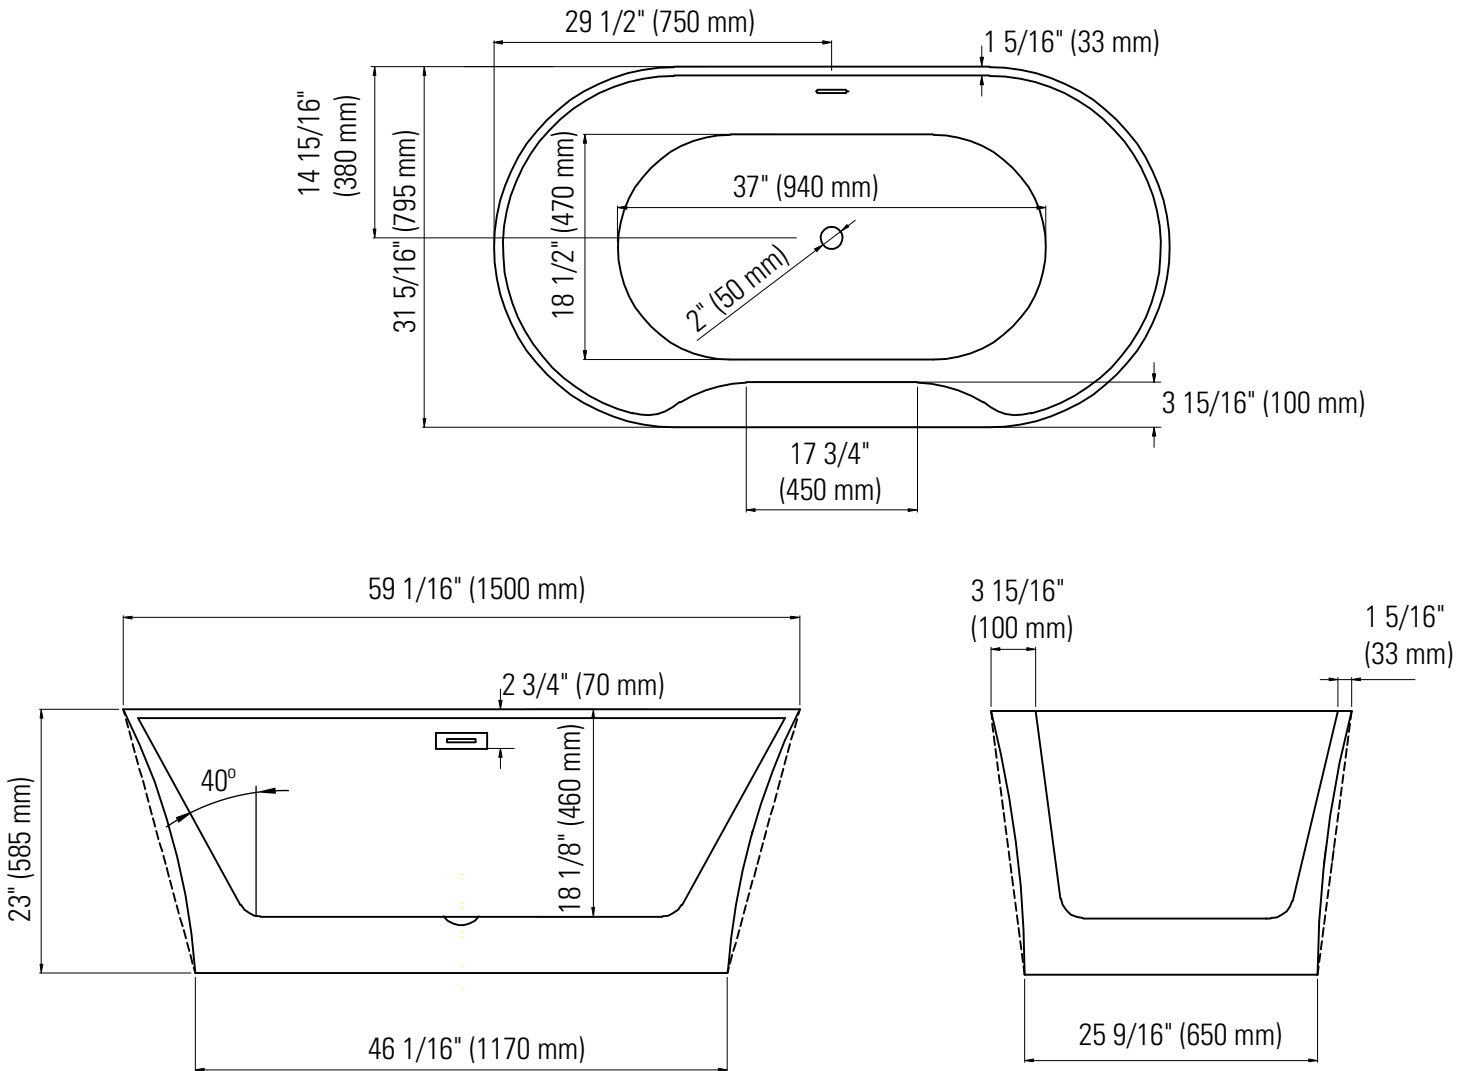

Produits Neptune
Rouge

Baden 3260 F1

Bathtub

Ajustable feet

Above-the-floor rough (AFR)

*All dimensions are approximate and subject to change without notice

Please refer to the installation guide before beginning the installation