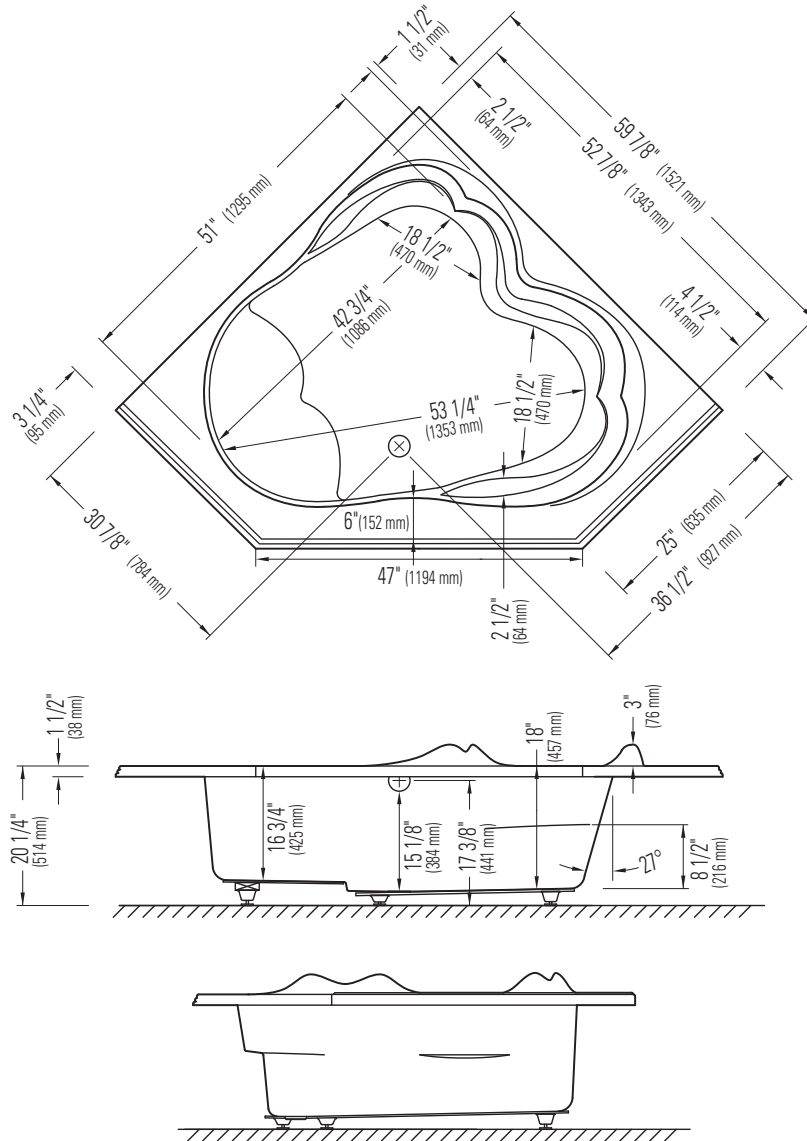

Produits Neptune

ARIANE

Bathtub

*A bathtub fitted with back jets can cause the pump to protrude by approximately 3" from the overall dimension.

**All dimensions are approximate and subject to change without notice. Please refer to the installation guide before beginning the installation