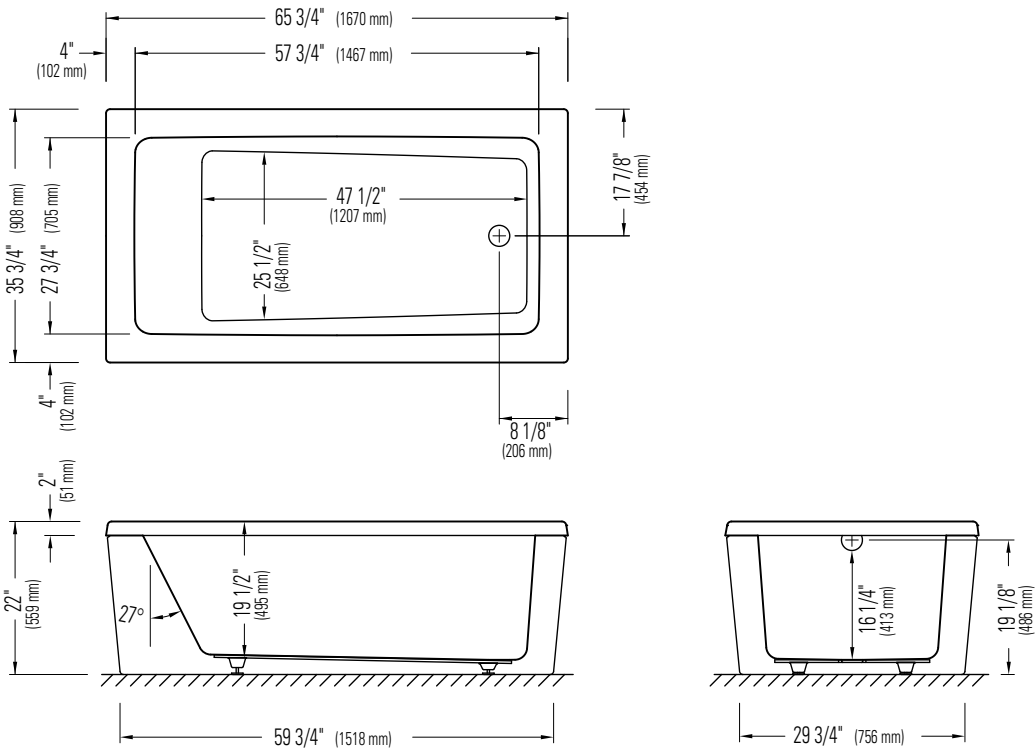

# AMETYS 3666

WITH OR WITHOUT ARMRESTS

Bathtub

Without armrests

With armrests

\*All dimensions are approximate and subject to change without notice.  
Please refer to the installation guide before beginning the installation