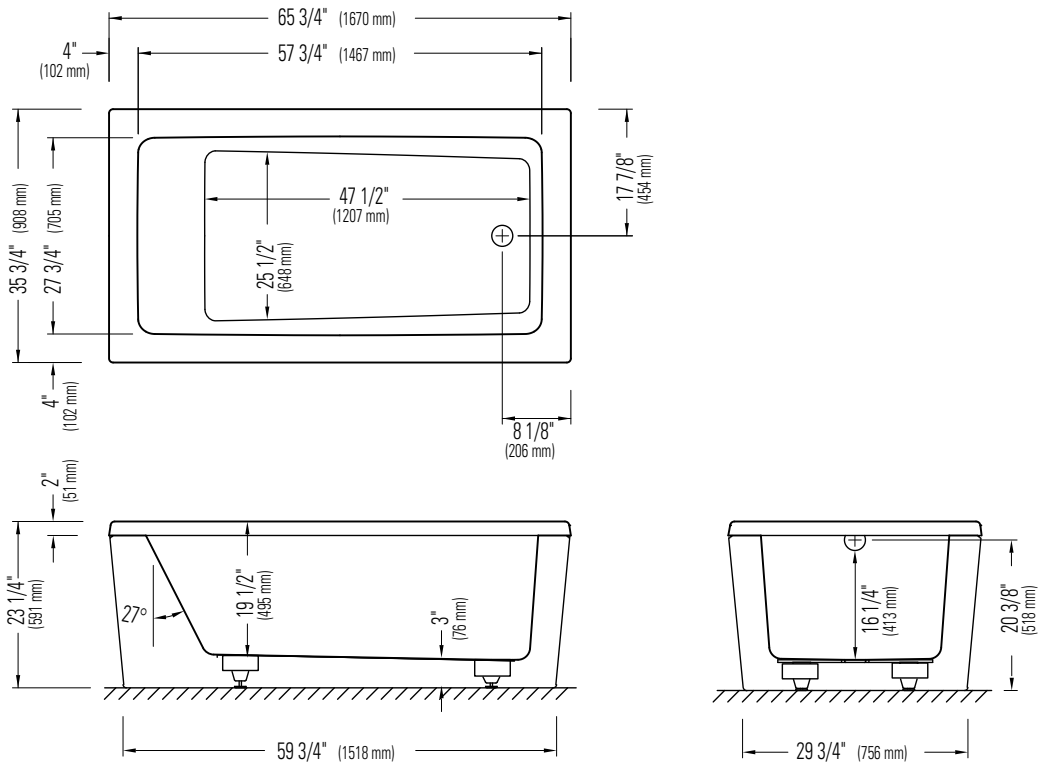

# AMETYS 3666 AFR

WITH OR WITHOUT ARMRESTS

Bathtub

Without armrests

With armrests

\*All dimensions are approximate and subject to change without notice.  
Please refer to the installation guide before beginning the installation