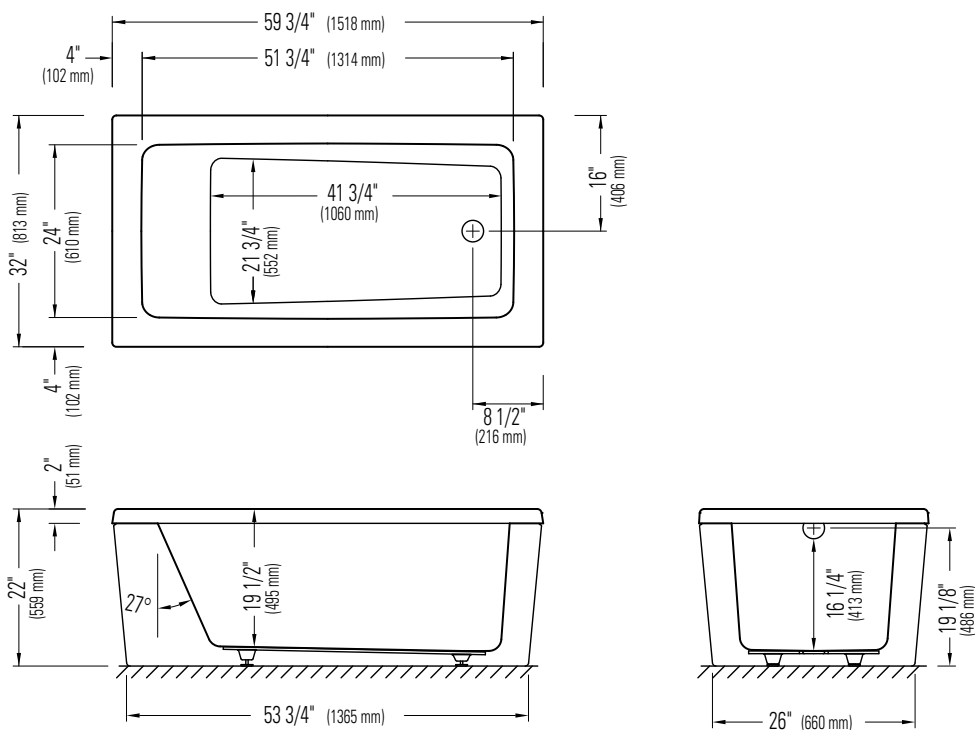

Produits Neptune

AMETYS 3260

WITH OR WITHOUT ARMRESTS

Bathtub

Without armrests

With armrests

*All dimensions are approximate and subject to change without notice.
Please refer to the installation guide before beginning the installation