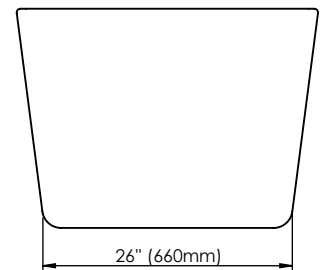

Produits Neptune
Rouge

Amaze F1 Rectangle 3266

Bathtub

Ajustable feet
Above-the-floor rough (AFR)

*All dimensions are approximate and subject to change without notice
Please refer to the installation guide before beginning the installation