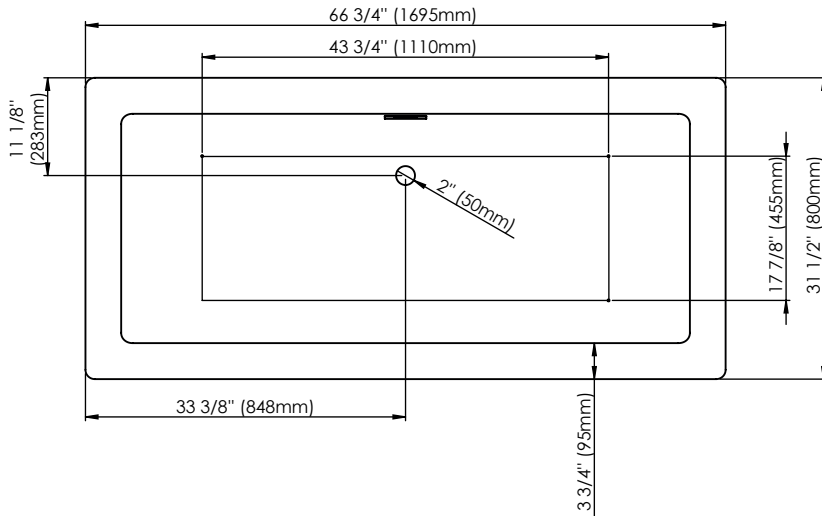

Produits Neptune
Rouge

Amaze F1 Rectangle 3266

Bathtub

Ajustable feet
Above-the-floor rough (AFR)

*All dimensions are approximate and subject to change without notice
Please refer to the installation guide before beginning the installation