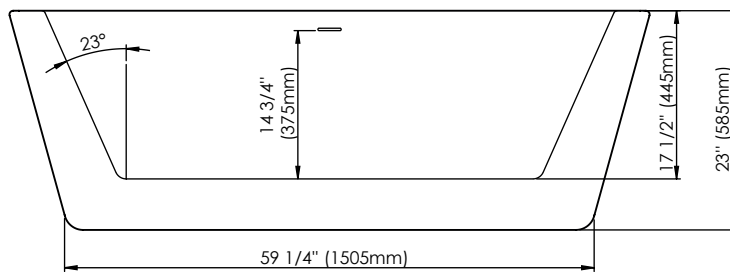

Produits Neptune
Rouge

Amaze F1 Rectangle 3266

Bathtub

Ajustable feet
Above-the-floor rough (AFR)

*All dimensions are approximate and subject to change without notice
Please refer to the installation guide before beginning the installation