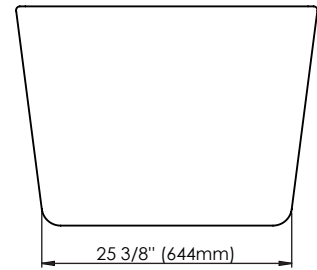

Produits Neptune
Rouge

Amaze F1 Rectangle 3260

Bathtub

Ajustable feet
Above-the-floor rough (AFR)

*All dimensions are approximate and subject to change without notice
Please refer to the installation guide before beginning the installation