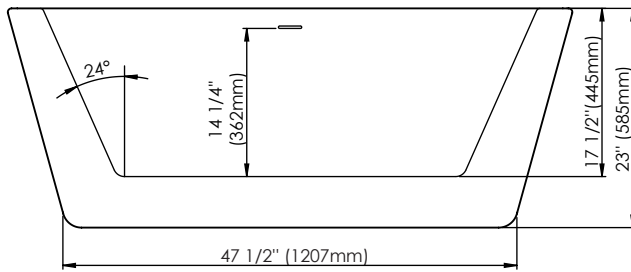

Produits Neptune
Rouge

Amaze F1 Rectangle 3260

Bathtub

Ajustable feet
Above-the-floor rough (AFR)

*All dimensions are approximate and subject to change without notice
Please refer to the installation guide before beginning the installation