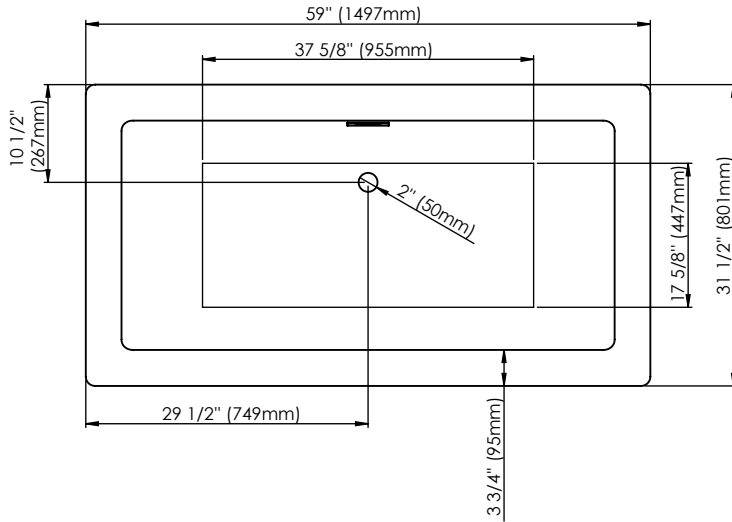

Produits Neptune
Rouge

Amaze F1 Rectangle 3260

Bathtub

Ajustable feet
Above-the-floor rough (AFR)

*All dimensions are approximate and subject to change without notice
Please refer to the installation guide before beginning the installation