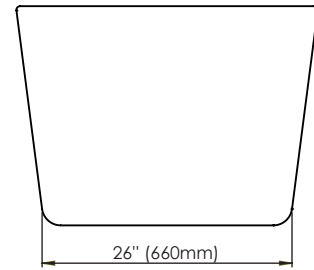

Produits Neptune
Rouge

Amaze F1 Oval 3260

Bathtub

Ajustable feet
Above-the-floor rough (AFR)

*All dimensions are approximate and subject to change without notice
Please refer to the installation guide before beginning the installation