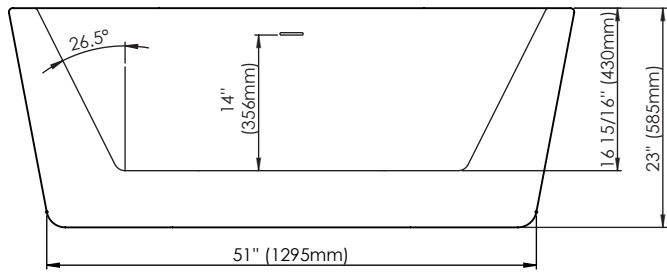

Produits Neptune
Rouge

Amaze F1 Oval 3260

Bathtub

Ajustable feet
Above-the-floor rough (AFR)

*All dimensions are approximate and subject to change without notice
Please refer to the installation guide before beginning the installation