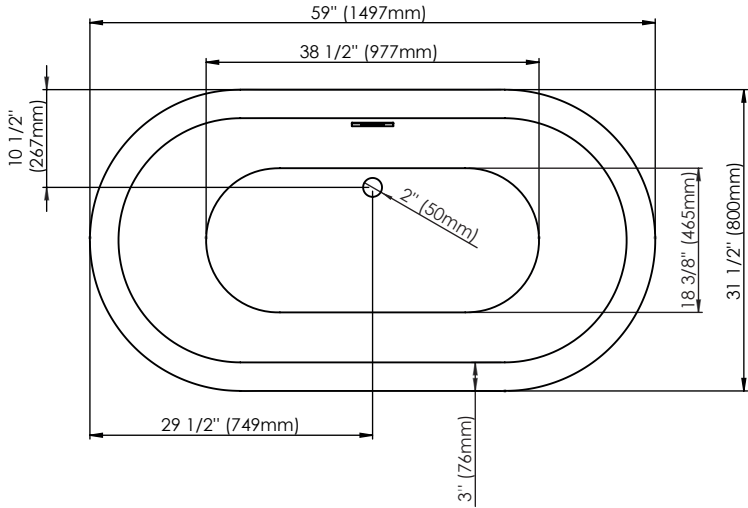

Produits Neptune
Rouge

Amaze F1 Oval 3260

Bathtub

Ajustable feet
Above-the-floor rough (AFR)

*All dimensions are approximate and subject to change without notice
Please refer to the installation guide before beginning the installation