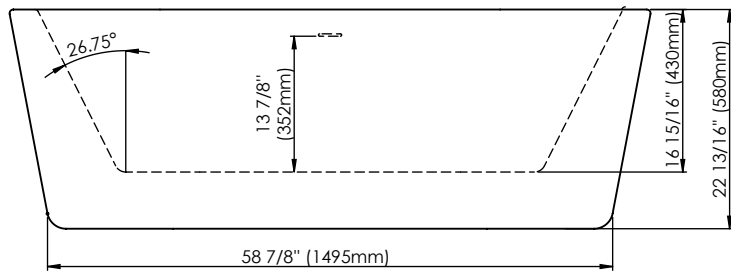

# Amaze F1 Oval 3266

Bathtub

Ajustable feet

Above-the-floor rough (AFR)

\*All dimensions are approximate and subject to change without notice  
Please refer to the installation guide before beginning the installation