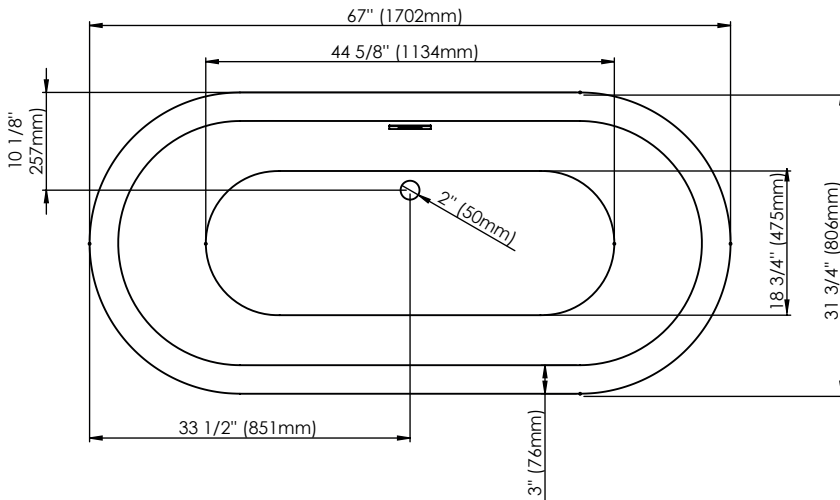

# Amaze F1 Oval 3266

Bathtub

Ajustable feet

Above-the-floor rough (AFR)

\*All dimensions are approximate and subject to change without notice  
Please refer to the installation guide before beginning the installation