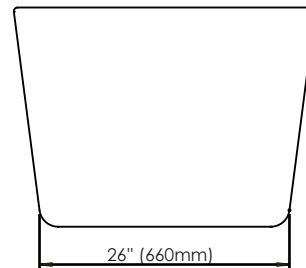

# Amaze F1 Oval 3266

Bathtub

Ajustable feet

Above-the-floor rough (AFR)

\*All dimensions are approximate and subject to change without notice  
Please refer to the installation guide before beginning the installation