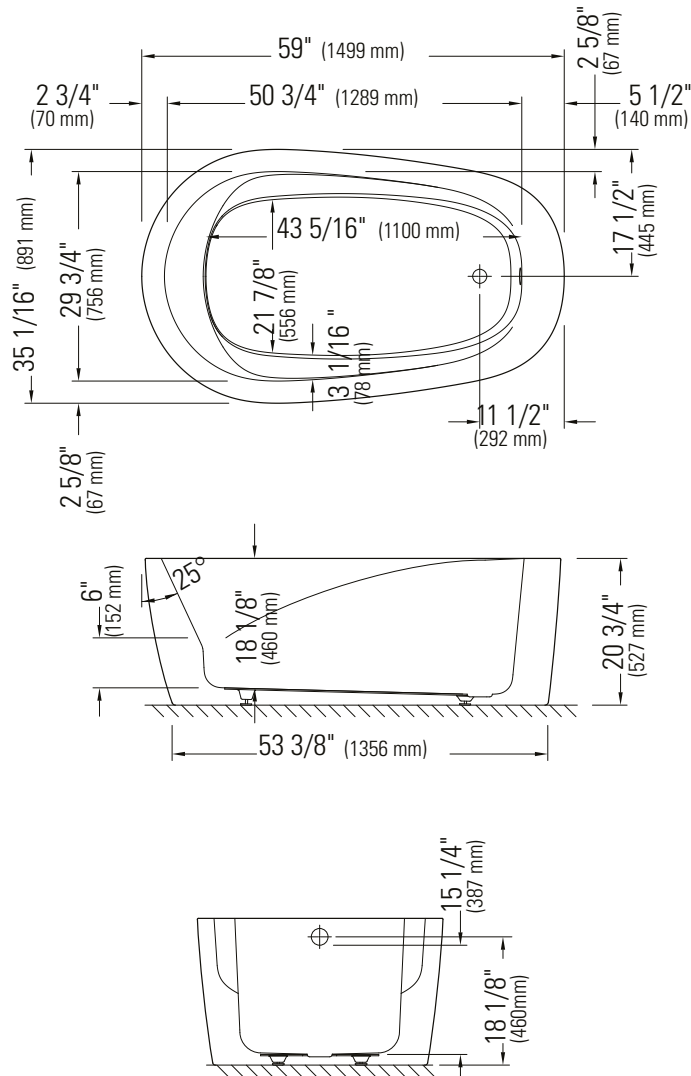

Produits Neptune

VAPORA F1 3660

*A bathtub fitted with back jets can cause the pump to protrude by approximately 3" from the overall dimension.

**All dimensions are approximate and subject to change without notice. Please refer to the installation guide before beginning the installation