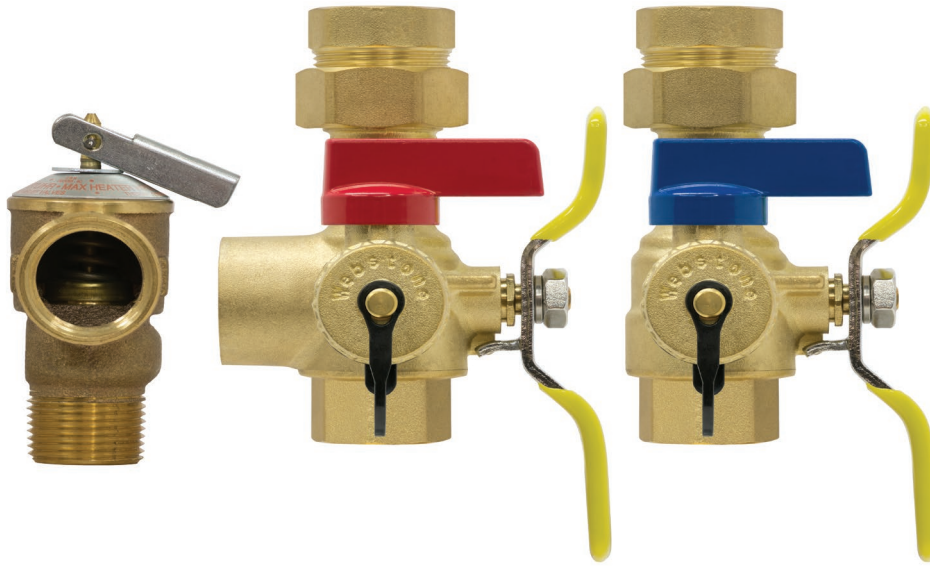

## H-x444PR3 Series

E-X-P E2 Wall Hung & Combi Boiler Service Valve Kit  
 Hot & Cold Set of Full Port Forged Brass Ball Valves  
 w/ Hi-Flow Hose Drains,  
 Pressure Relief Valve Outlet  
 & Adjustable Packing Glands  
 Includes Boiler Pressure Relief Valve (30 PSI/510,000 BTU/HR)

### Certifications

ITEM#	Connection Type	SIZE (in)	Carton	Case	MaxTemp
H-4444PR3	FIP Union x FIP	1	1	10	210°F Max

## H-x444WPR3 Series

E-X-P E2 Tankless Water Heater Service Valve Kit  
 Hot & Cold Set of Full Port Forged Brass Ball Valves  
 w/ Hi-Flow Hose Drains,  
 Pressure Relief Valve Outlet  
 & Adjustable Packing Glands  
 Includes Boiler Pressure Relief Valve (30 PSI/510,000 BTU/HR)