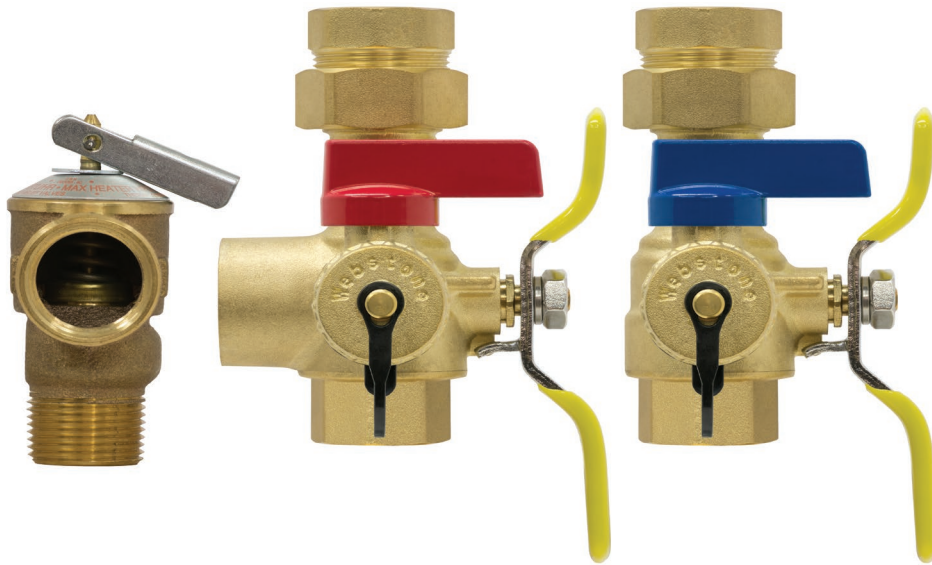

Certifications

Certified to NSF/ANSI 61 & 372
Lead-Free

ITEM#	Connection Type	SIZE (In)	Carton	Case	MaxTemp
H-44444WPR3	FIP Union × FIP	1	1	10	210°F Max
H-54444WPR3	FIP Union × SWT	1	1	10	210°F Max
H-84444WPR3	FIP Union × Press	1	1	10	250°F Max