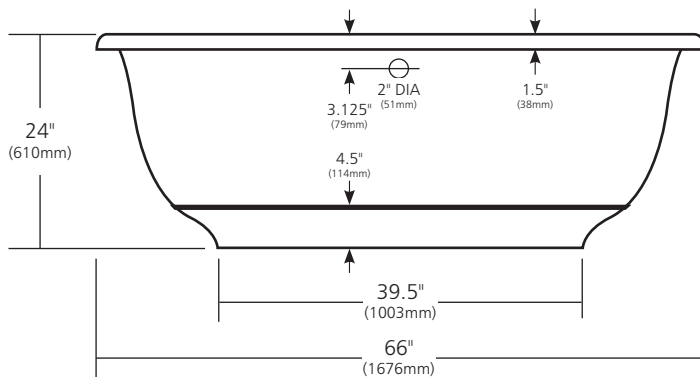

SPECIFICATIONS

SANTORINI

TOP VIEW

Polished Copper

- CPS942 Antique
- CPS944 Polished Copper
- CPS945 Brushed Nickel

PRODUCT DETAILS

- 66" x 32.5" x 24" OD (1676mm x 826mm x 610mm)
- Hand hammered 16 gauge recycled copper
- 2" (51mm) drain opening
- Dimensions are not exact and may vary  $\pm 1/2"$  (13mm)
- 100lbs (45.3kg)

*This product may be customized. See [nativetrails.net/customization](http://nativetrails.net/customization) for details.*

SIDE VIEW

INSTALLATION

- Freestanding bathtub

COORDINATING PRODUCTS

- Push-to-Seal Bath Waste & Overflow: DR290
- MetalProtect™

SIDE VIEW

STANDARDS COMPLIANCE

- UPC/cUPC compliant

IMPORTANT

Due to the handcrafted nature of this product, it will vary in finish, texture, hammering, and other details. Dimensions may vary up to .5" (13mm). We strongly recommend waiting for the actual product before making any installation cuts.