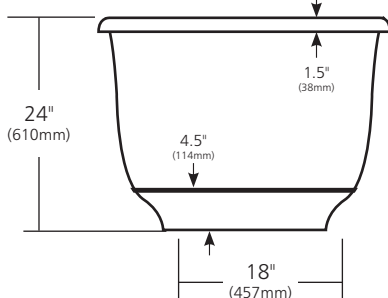

SPECIFICATIONS

SANTORINI

TOP VIEW

Polished Copper

- CPS942 Antique
- CPS944 Polished Copper
- CPS945 Brushed Nickel

PRODUCT DETAILS

- 66" x 32.5" x 24" OD (1676mm x 826mm x 610mm)
- Hand hammered 16 gauge recycled copper
- 2" (51mm) drain opening
- Dimensions are not exact and may vary  $\pm 1/2"$  (13mm)
- 100lbs (45.3kg)

*This product may be customized. See [nativetrails.net/customization](http://nativetrails.net/customization) for details.*

SIDE VIEW

INSTALLATION

- Freestanding bathtub

COORDINATING PRODUCTS

- Push-to-Seal Bath Waste & Overflow: DR290
- MetalProtect™

SIDE VIEW

STANDARDS COMPLIANCE

- UPC/cUPC compliant

IMPORTANT

Due to the handcrafted nature of this product, it will vary in finish, texture, hammering, and other details. Dimensions may vary up to .5" (13mm). We strongly recommend waiting for the actual product before making any installation cuts.