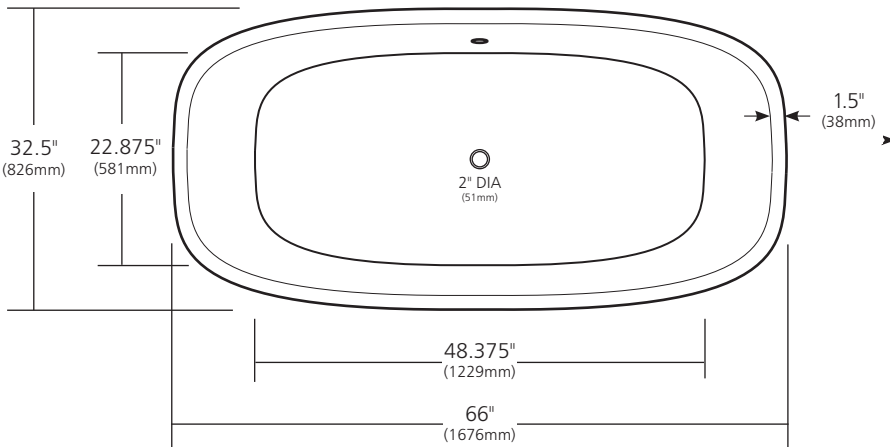

SPECIFICATIONS

SANTORINI

TOP VIEW

Polished Copper

- CPS942 Antique
- CPS944 Polished Copper
- CPS945 Brushed Nickel

PRODUCT DETAILS

- 66" x 32.5" x 24" OD (1676mm x 826mm x 610mm)
- Hand hammered 16 gauge recycled copper
- 2" (51mm) drain opening
- Dimensions are not exact and may vary  $\pm 1/2"$  (13mm)
- 100lbs (45.3kg)

*This product may be customized. See [nativetrails.net/customization](http://nativetrails.net/customization) for details.*

SIDE VIEW

INSTALLATION

- Freestanding bathtub

COORDINATING PRODUCTS

- Push-to-Seal Bath Waste & Overflow: DR290
- MetalProtect™

SIDE VIEW

STANDARDS COMPLIANCE

- UPC/cUPC compliant

IMPORTANT

Due to the handcrafted nature of this product, it will vary in finish, texture, hammering, and other details. Dimensions may vary up to .5" (13mm). We strongly recommend waiting for the actual product before making any installation cuts.