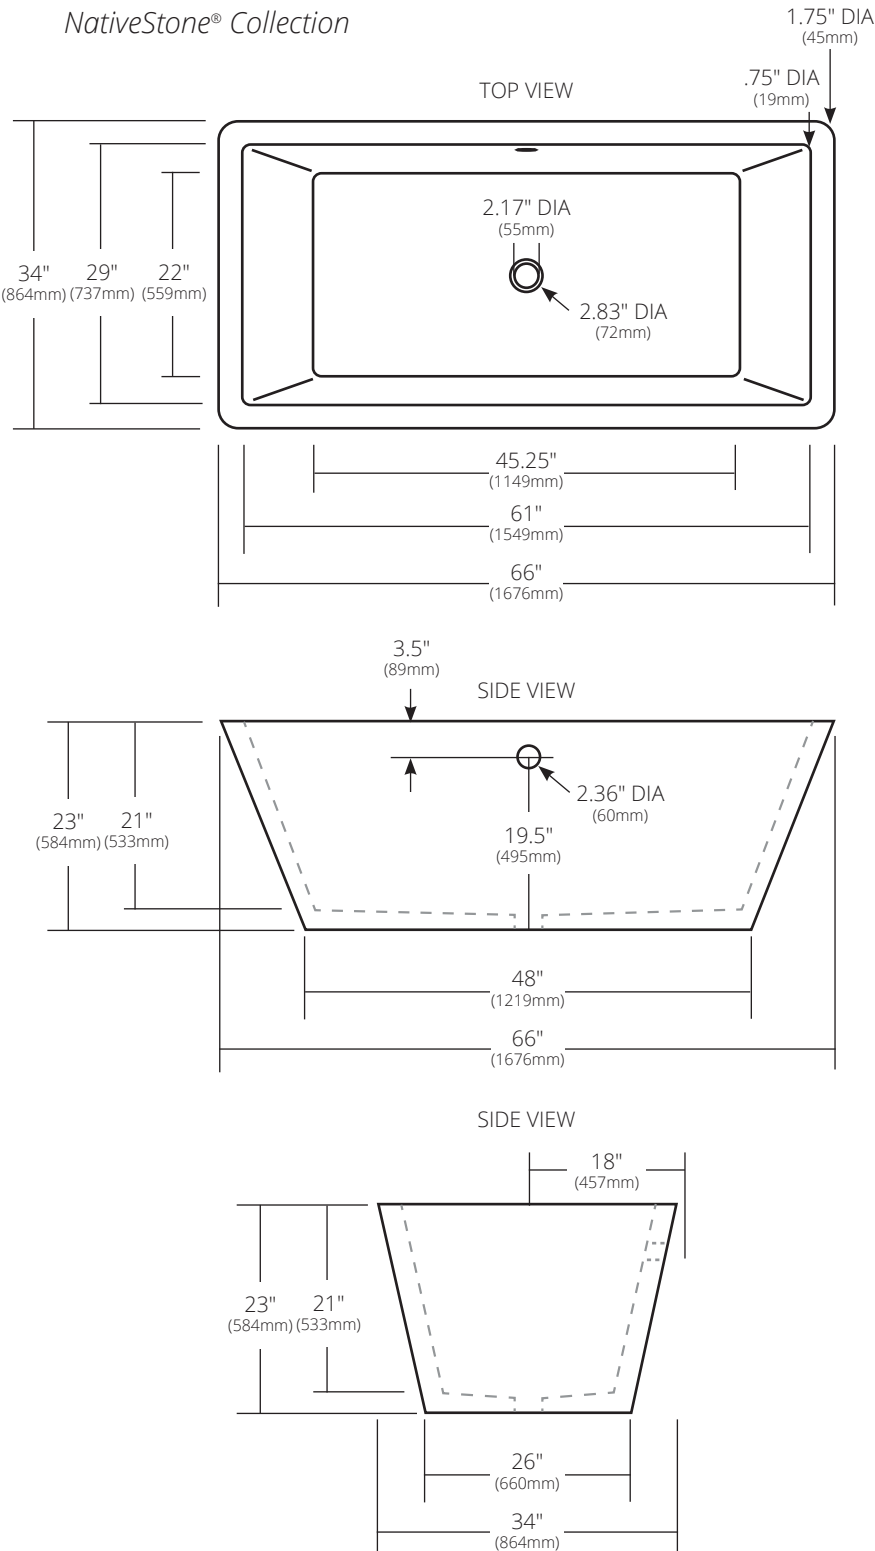

SPECIFICATIONS

MENDOCINO

NativeStone® Collection

- NST6634-A Ash
- NST6634-C Charcoal
- NST6634-E Earth
- NST6634-O Ocean
- NST6634-P Pearl
- NST6634-S Slate

PRODUCT DETAILS

- 66" x 34" x 23" OD (1676mm x 864mm x 584mm)
- 2.17" (55mm) drain opening
- 2.36" (60mm) overflow hole
- Capacity: 88 gallons
- Weight: approx. 788lbs
- Approx. 18" from center of drain to overflow floor placement
- Handcrafted from sustainable NativeStone
- Sealed with NativeStone Shield™

INSTALLATION

- Freestanding bathtub

COORDINATING PRODUCTS

- Push to Seal Bath Waste & Overflow: DR290

STANDARDS COMPLIANCE

- UPC/cUPC compliant

IMPORTANT

Do NOT use tape or other adhesives on NativeStone as it may remove the sealer.

Due to the handcrafted nature of this product, it will vary in finish, texture, and other details. Dimensions may vary up to ¼" (6mm). We strongly recommend waiting for the actual product before making any installation cuts.