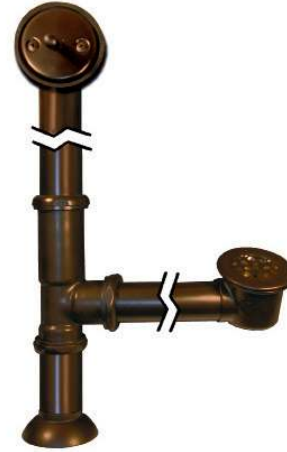

SPECIFICATIONS

TRIP LEVER BATH
WASTE & OVERFLOW

Bathtub

DR300-ORB Oil Rubbed Bronze

PRODUCT DETAILS

- Features brass waste shoe with extended tube
- Fully plated for exposed plumbing

COORDINATING PRODUCTS

- Use for single walled tubs (Aurora, etc.)