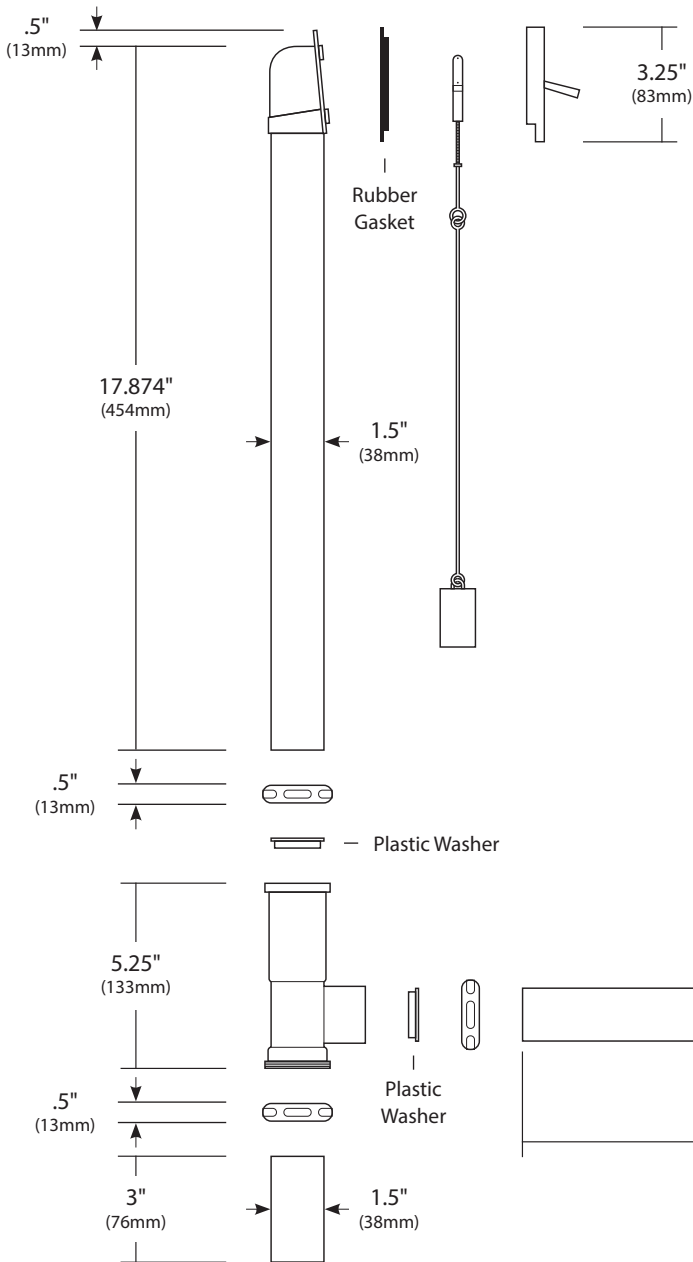

SPECIFICATIONS

TRIP LEVER BATH
WASTE & OVERFLOW

Bathtub

DR300-ORB Oil Rubbed Bronze

PRODUCT DETAILS

- Features brass waste shoe with extended tube
- Fully plated for exposed plumbing

COORDINATING PRODUCTS

- Use for single walled tubs (Aurora, etc.)